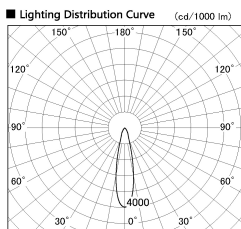

Item no. SD356-3320W8535-IK

Series Name: Cylinder Arm Reflector in-track tracklight.(SD356-IK)

■ Direct Horizontal Illuminance SD356-3320W8535-IK

Illuminance Angle	Beam Angle	Vertical Illuminance (lx)
22°	23°	48530
		12130
		5390
		3030
		1940
		1350
		990
		760

Installation	Track mount
Type	
Fixture wattage	35.5W
Beam angle	23 deg
Color Temp.	3500K
CRI	Ra>85
Luminous	3041 lm
Body	Die-cast aluminum alloy
Body finish	White
Trim finish	White
Reflector finish	N/A
IP Rate	IP20
Light source	COB module
Input Voltage	AC220~240V
Dimming Type	Non-Dimmable
Certificate	CE, CCC
Cut Hole	N/A