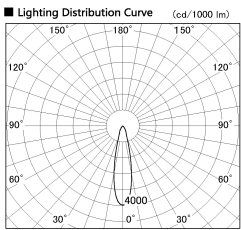

Item no. SD356-3320W8535-IK

Series Name: Cylinder Arm Reflector in-track tracklight.(SD356-IK)

■ Direct Horizontal Illuminance SD356-3320W8535-IK

φ	Illuminance Angle	Beam Angle	Vertical Illuminance(lx)
380	22°	23°	48530
1			12130
			5390
770			3030
2			1940
1160			1350
3			990
1550			760

Installation	Track mount
Type	Cylinder Arm Reflector in-track tracklight.(SD356-IK)
Fixture wattage	35.5W
Beam angle	23 deg
Color Temp.	3500K
CRI	Ra>85
Luminous	3041 lm
Body	Die-cast aluminum alloy
Body finish	White
Trim finish	White
Reflector finish	N/A
IP Rate	IP20
Light source	COB module
Input Voltage	AC220~240V
Dimming Type	Non-Dimmable
Certificate	CE, CCC
Cut Hole	N/A