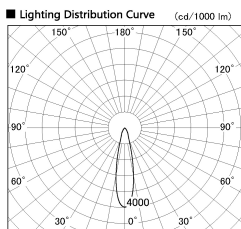

Item no. SD356-3320W8540-IK

Series Name: Cylinder Arm Reflector in-track tracklight.(SD356-IK)

■ Direct Horizontal Illuminance SD356-3320W8540-IK

Illuminance Angle	Beam Angle	Vertical Illuminance (lx)
22°	23°	48990
		12250
		5440
		3060
		1960
		1360
		1000
		770

Installation	Track mount
Type	
Fixture wattage	35.5W
Beam angle	23 deg
Color Temp.	4000K
CRI	Ra>85
Luminous	3070 lm
Body	Die-cast aluminum alloy
Body finish	White
Trim finish	White
Reflector finish	N/A
IP Rate	IP20
Light source	COB module
Input Voltage	AC220~240V
Dimming Type	Non-Dimmable
Certificate	CE, CCC
Cut Hole	N/A