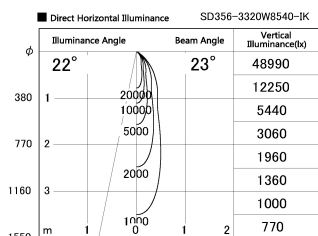

Item no. SD356-3320W8540-IK

Series Name: Cylinder Arm Reflector in-track tracklight.(SD356-IK)

Installation	Track mount
Type	Cylinder Arm Reflector in-track tracklight.(SD356-IK)
Fixture wattage	35.5W
Beam angle	23 deg
Color Temp.	4000K
CRI	Ra>85
Luminous	3070 lm
Body	Die-cast aluminum alloy
Body finish	White
Trim finish	White
Reflector finish	N/A
IP Rate	IP20
Light source	COB module
Input Voltage	AC220~240V
Dimming Type	Non-Dimmable
Certificate	CE, CCC
Cut Hole	N/A