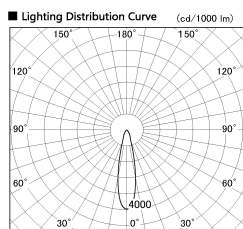

Item no. SD356-3320W8540-IK

Series Name: Cylinder Arm Reflector in-track tracklight.(SD356-IK)

Installation	Track mount
Type	Cylinder Arm Reflector in-track tracklight.(SD356-IK)
Fixture wattage	35.5W
Beam angle	23 deg
Color Temp.	4000K
CRI	Ra>85
Luminous	3070 lm
Body	Die-cast aluminum alloy
Body finish	White
Trim finish	White
Reflector finish	N/A
IP Rate	IP20
Light source	COB module
Input Voltage	AC220~240V
Dimming Type	Non-Dimmable
Certificate	CE, CCC
Cut Hole	N/A