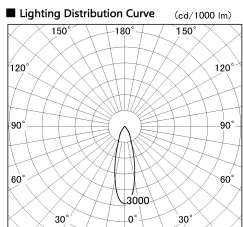

Item no. SD357-0830W9027

Series Name: Cylinder Box (UL Track)  
(SD357)

Installation	Track mount
Type	
Fixture wattage	7.9W
Beam angle	28 deg
Color Temp.	2700K
CRI	Ra>90
Luminous	498 lm
Body	Die-cast aluminum alloy
Body finish	White
Trim finish	N/A
Reflector finish	N/A
IP Rate	IP20
Light source	COB module
Input Voltage	AC220~240V
Dimming Type	Non-Dimmable
Certificate	CE, CCC
Cut Hole	N/A