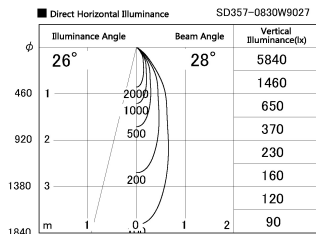

Item no. SD357-0830W9027

Series Name: Cylinder Box (UL Track)  
(SD357)

Installation	Track mount
Type	
Fixture wattage	7.9W
Beam angle	28 deg
Color Temp.	2700K
CRI	Ra>90
Luminous	498 lm
Body	Die-cast aluminum alloy
Body finish	White
Trim finish	N/A
Reflector finish	N/A
IP Rate	IP20
Light source	COB module
Input Voltage	AC220~240V
Dimming Type	Non-Dimmable
Certificate	CE, CCC
Cut Hole	N/A