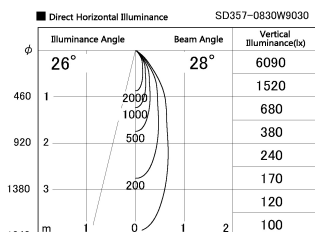

Item no. SD357-0830W9030

Series Name: Cylinder Box (UL Track)
(SD357)

Installation	Track mount
Type	
Fixture wattage	7.9W
Beam angle	28 deg
Color Temp.	3000K
CRI	Ra>90
Luminous	519 lm
Body	Die-cast aluminum alloy
Body finish	White
Trim finish	N/A
Reflector finish	N/A
IP Rate	IP20
Light source	COB module
Input Voltage	AC220~240V
Dimming Type	Non-Dimmable
Certificate	CE, CCC
Cut Hole	N/A