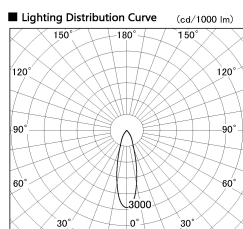

Item no. SD357-0830W9030

Series Name: Cylinder Box (UL Track)
(SD357)

Installation	Track mount
Type	
Fixture wattage	7.9W
Beam angle	28 deg
Color Temp.	3000K
CRI	Ra>90
Luminous	519 lm
Body	Die-cast aluminum alloy
Body finish	White
Trim finish	N/A
Reflector finish	N/A
IP Rate	IP20
Light source	COB module
Input Voltage	AC220~240V
Dimming Type	Non-Dimmable
Certificate	CE, CCC
Cut Hole	N/A