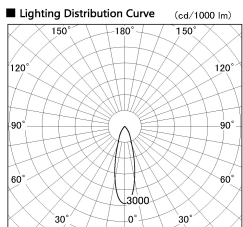

Item no. SD357-0830W9035

Series Name: Cylinder Box (UL Track)
(SD357)

Installation	Track mount
Type	
Fixture wattage	7.9W
Beam angle	28 deg
Color Temp.	3500K
CRI	Ra>90
Luminous	529 lm
Body	Die-cast aluminum alloy
Body finish	White
Trim finish	N/A
Reflector finish	N/A
IP Rate	IP20
Light source	COB module
Input Voltage	AC220~240V
Dimming Type	Non-Dimmable
Certificate	CE, CCC
Cut Hole	N/A