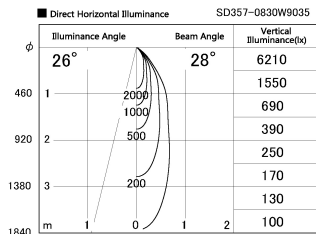

Item no. SD357-0830W9035

Series Name: Cylinder Box (UL Track)
(SD357)

Installation	Track mount
Type	
Fixture wattage	7.9W
Beam angle	28 deg
Color Temp.	3500K
CRI	Ra>90
Luminous	529 lm
Body	Die-cast aluminum alloy
Body finish	White
Trim finish	N/A
Reflector finish	N/A
IP Rate	IP20
Light source	COB module
Input Voltage	AC220~240V
Dimming Type	Non-Dimmable
Certificate	CE, CCC
Cut Hole	N/A