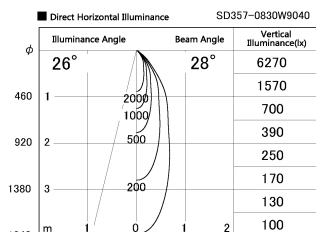

Item no. SD357-0830W9040

Series Name: Cylinder Box (UL Track)
(SD357)

Installation	Track mount
Type	
Fixture wattage	7.9W
Beam angle	28 deg
Color Temp.	4000K
CRI	Ra>90
Luminous	534 lm
Body	Die-cast aluminum alloy
Body finish	White
Trim finish	N/A
Reflector finish	N/A
IP Rate	IP20
Light source	COB module
Input Voltage	AC220~240V
Dimming Type	Non-Dimmable
Certificate	CE, CCC
Cut Hole	N/A