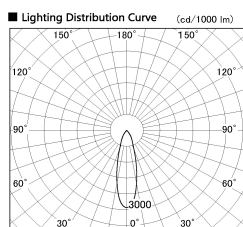

Item no. SD357-0830W9040

Series Name: Cylinder Box (UL Track)
(SD357)

Installation	Track mount
Type	
Fixture wattage	7.9W
Beam angle	28 deg
Color Temp.	4000K
CRI	Ra>90
Luminous	534 lm
Body	Die-cast aluminum alloy
Body finish	White
Trim finish	N/A
Reflector finish	N/A
IP Rate	IP20
Light source	COB module
Input Voltage	AC220~240V
Dimming Type	Non-Dimmable
Certificate	CE, CCC
Cut Hole	N/A