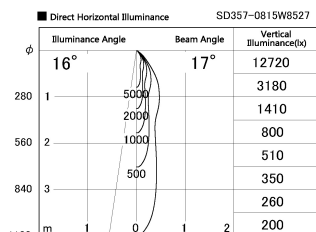

Item no. SD357-0815W8527

Series Name: Cylinder Box (UL Track)
(SD357)

Installation	Track mount
Type	
Fixture wattage	7.9W
Beam angle	17 deg
Color Temp.	2755K
CRI	Ra>85
Luminous	571 lm
Body	Die-cast aluminum alloy
Body finish	White
Trim finish	N/A
Reflector finish	N/A
IP Rate	IP20
Light source	COB module
Input Voltage	AC220~240V
Dimming Type	Non-Dimmable
Certificate	CE, CCC
Cut Hole	N/A