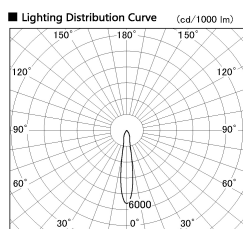

Item no. SD357-0815W8527

Series Name: Cylinder Box (UL Track)
(SD357)

Installation	Track mount
Type	
Fixture wattage	7.9W
Beam angle	17 deg
Color Temp.	2755K
CRI	Ra>85
Luminous	571 lm
Body	Die-cast aluminum alloy
Body finish	White
Trim finish	N/A
Reflector finish	N/A
IP Rate	IP20
Light source	COB module
Input Voltage	AC220~240V
Dimming Type	Non-Dimmable
Certificate	CE, CCC
Cut Hole	N/A