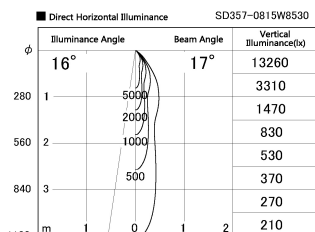

Item no. SD357-0815W8530

Series Name: Cylinder Box (UL Track)  
(SD357)

Installation	Track mount
Type	
Fixture wattage	7.9W
Beam angle	17 deg
Color Temp.	3055K
CRI	Ra>85
Luminous	595 lm
Body	Die-cast aluminum alloy
Body finish	White
Trim finish	N/A
Reflector finish	N/A
IP Rate	IP20
Light source	COB module
Input Voltage	AC220~240V
Dimming Type	Non-Dimmable
Certificate	CE, CCC
Cut Hole	N/A