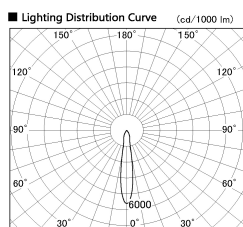

Item no. SD357-0815W8530

Series Name: Cylinder Box (UL Track)  
(SD357)

Installation	Track mount
Type	
Fixture wattage	7.9W
Beam angle	17 deg
Color Temp.	3055K
CRI	Ra>85
Luminous	595 lm
Body	Die-cast aluminum alloy
Body finish	White
Trim finish	N/A
Reflector finish	N/A
IP Rate	IP20
Light source	COB module
Input Voltage	AC220~240V
Dimming Type	Non-Dimmable
Certificate	CE, CCC
Cut Hole	N/A