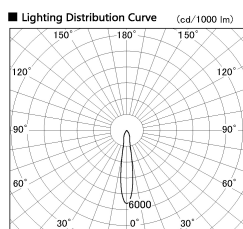

Item no. SD357-0815W8535

Series Name: Cylinder Box (UL Track)
(SD357)

| | |
|------------------|------------------------------------|
| Installation | Track mount |
| Type | Cylinder Box (UL Track) (SD357) |
| Fixture wattage | 7.9W |
| Beam angle | 17 deg |
| Color Temp. | 3555K |
| CRI | Ra>85 |
| Luminous | 607 lm |
| Body | Die-cast aluminum alloy |
| Body finish | White |
| Trim finish | N/A |
| Reflector finish | N/A |
| IP Rate | IP20 |
| Light source | COB module |
| Input Voltage | AC220~240V |
| Dimming Type | Non-Dimmable |
| Certificate | CE, CCC |
| Cut Hole | N/A |