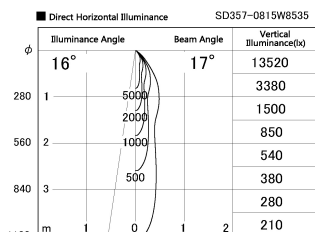

Item no. SD357-0815W8535

Series Name: Cylinder Box (UL Track)
(SD357)

| | |
|------------------|------------------------------------|
| Installation | Track mount |
| Type | Cylinder Box (UL Track) (SD357) |
| Fixture wattage | 7.9W |
| Beam angle | 17 deg |
| Color Temp. | 3555K |
| CRI | Ra>85 |
| Luminous | 607 lm |
| Body | Die-cast aluminum alloy |
| Body finish | White |
| Trim finish | N/A |
| Reflector finish | N/A |
| IP Rate | IP20 |
| Light source | COB module |
| Input Voltage | AC220~240V |
| Dimming Type | Non-Dimmable |
| Certificate | CE, CCC |
| Cut Hole | N/A |