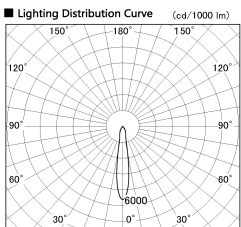

Item no. SD357-0815W8535

Series Name: Cylinder Box (UL Track)
(SD357)

Installation	Track mount
Type	
Fixture wattage	7.9W
Beam angle	17 deg
Color Temp.	3555K
CRI	Ra>85
Luminous	607 lm
Body	Die-cast aluminum alloy
Body finish	White
Trim finish	N/A
Reflector finish	N/A
IP Rate	IP20
Light source	COB module
Input Voltage	AC220~240V
Dimming Type	Non-Dimmable
Certificate	CE, CCC
Cut Hole	N/A