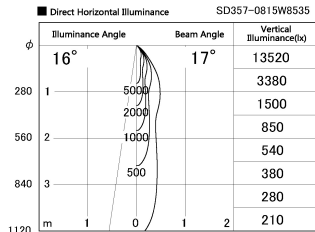

Item no. SD357-0815W8535

Series Name: Cylinder Box (UL Track)
(SD357)

Installation	Track mount
Type	
Fixture wattage	7.9W
Beam angle	17 deg
Color Temp.	3555K
CRI	Ra>85
Luminous	607 lm
Body	Die-cast aluminum alloy
Body finish	White
Trim finish	N/A
Reflector finish	N/A
IP Rate	IP20
Light source	COB module
Input Voltage	AC220~240V
Dimming Type	Non-Dimmable
Certificate	CE, CCC
Cut Hole	N/A