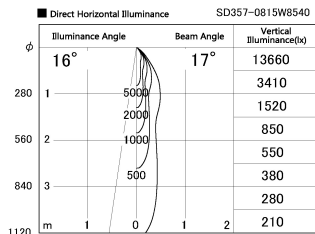

Item no. SD357-0815W8540

Series Name: Cylinder Box (UL Track)  
(SD357)

Installation	Track mount
Type	
Fixture wattage	7.9W
Beam angle	17 deg
Color Temp.	4055K
CRI	Ra>85
Luminous	613 lm
Body	Die-cast aluminum alloy
Body finish	White
Trim finish	N/A
Reflector finish	N/A
IP Rate	IP20
Light source	COB module
Input Voltage	AC220~240V
Dimming Type	Non-Dimmable
Certificate	CE, CCC
Cut Hole	N/A