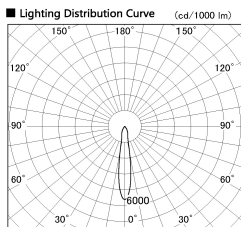

Item no. SD357-0815W8540

Series Name: Cylinder Box (UL Track)  
(SD357)

Installation	Track mount
Type	
Fixture wattage	7.9W
Beam angle	17 deg
Color Temp.	4055K
CRI	Ra>85
Luminous	613 lm
Body	Die-cast aluminum alloy
Body finish	White
Trim finish	N/A
Reflector finish	N/A
IP Rate	IP20
Light source	COB module
Input Voltage	AC220~240V
Dimming Type	Non-Dimmable
Certificate	CE, CCC
Cut Hole	N/A