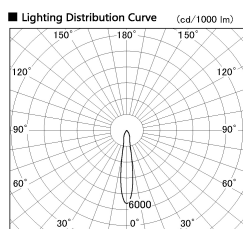

Item no. SD357-0815W9027

Series Name: Cylinder Box (UL Track)  
(SD357)

Installation	Track mount
Type	
Fixture wattage	7.9W
Beam angle	17 deg
Color Temp.	2700K
CRI	Ra>90
Luminous	519 lm
Body	Die-cast aluminum alloy
Body finish	White
Trim finish	N/A
Reflector finish	N/A
IP Rate	IP20
Light source	COB module
Input Voltage	AC220~240V
Dimming Type	Non-Dimmable
Certificate	CE, CCC
Cut Hole	N/A