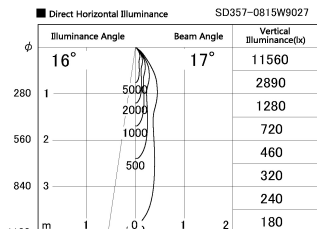

Item no. SD357-0815W9027

Series Name: Cylinder Box (UL Track)
(SD357)

Installation	Track mount
Type	Cylinder Box (UL Track) (SD357)
Fixture wattage	7.9W
Beam angle	17 deg
Color Temp.	2700K
CRI	Ra>90
Luminous	519 lm
Body	Die-cast aluminum alloy
Body finish	White
Trim finish	N/A
Reflector finish	N/A
IP Rate	IP20
Light source	COB module
Input Voltage	AC220~240V
Dimming Type	Non-Dimmable
Certificate	CE, CCC
Cut Hole	N/A