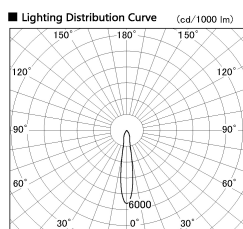

Item no. SD357-0815W9027

Series Name: Cylinder Box (UL Track)
(SD357)

Installation	Track mount
Type	Cylinder Box (UL Track) (SD357)
Fixture wattage	7.9W
Beam angle	17 deg
Color Temp.	2700K
CRI	Ra>90
Luminous	519 lm
Body	Die-cast aluminum alloy
Body finish	White
Trim finish	N/A
Reflector finish	N/A
IP Rate	IP20
Light source	COB module
Input Voltage	AC220~240V
Dimming Type	Non-Dimmable
Certificate	CE, CCC
Cut Hole	N/A