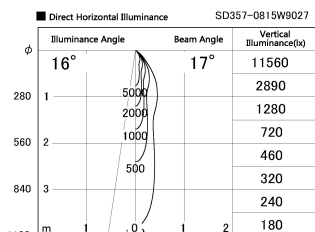

Item no. SD357-0815W9027

Series Name: Cylinder Box (UL Track)  
(SD357)

Installation	Track mount
Type	
Fixture wattage	7.9W
Beam angle	17 deg
Color Temp.	2700K
CRI	Ra>90
Luminous	519 lm
Body	Die-cast aluminum alloy
Body finish	White
Trim finish	N/A
Reflector finish	N/A
IP Rate	IP20
Light source	COB module
Input Voltage	AC220~240V
Dimming Type	Non-Dimmable
Certificate	CE, CCC
Cut Hole	N/A