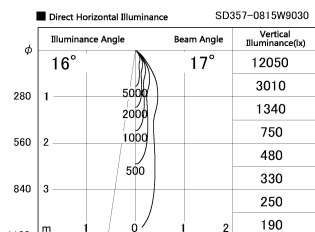

Item no. SD357-0815W9030

Series Name: Cylinder Box (UL Track)
(SD357)

| | |
|------------------|-------------------------|
| Installation | Track mount |
| Type | |
| Fixture wattage | 7.9W |
| Beam angle | 17 deg |
| Color Temp. | 3000K |
| CRI | Ra>90 |
| Luminous | 541 lm |
| Body | Die-cast aluminum alloy |
| Body finish | White |
| Trim finish | N/A |
| Reflector finish | N/A |
| IP Rate | IP20 |
| Light source | COB module |
| Input Voltage | AC220~240V |
| Dimming Type | Non-Dimmable |
| Certificate | CE, CCC |
| Cut Hole | N/A |