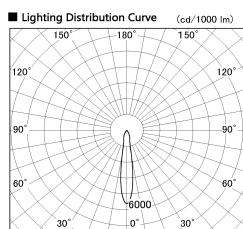

Item no. SD357-0815W9030

Series Name: Cylinder Box (UL Track)
(SD357)

| | |
|------------------|-------------------------|
| Installation | Track mount |
| Type | |
| Fixture wattage | 7.9W |
| Beam angle | 17 deg |
| Color Temp. | 3000K |
| CRI | Ra>90 |
| Luminous | 541 lm |
| Body | Die-cast aluminum alloy |
| Body finish | White |
| Trim finish | N/A |
| Reflector finish | N/A |
| IP Rate | IP20 |
| Light source | COB module |
| Input Voltage | AC220~240V |
| Dimming Type | Non-Dimmable |
| Certificate | CE, CCC |
| Cut Hole | N/A |