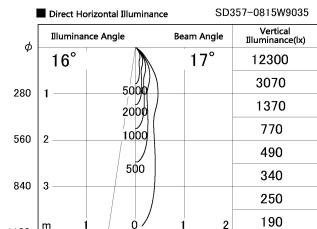

Item no. SD357-0815W9035

Series Name: Cylinder Box (UL Track)
(SD357)

| | |
|------------------|-------------------------|
| Installation | Track mount |
| Type | |
| Fixture wattage | 7.9W |
| Beam angle | 17 deg |
| Color Temp. | 3500K |
| CRI | Ra>90 |
| Luminous | 552 lm |
| Body | Die-cast aluminum alloy |
| Body finish | White |
| Trim finish | N/A |
| Reflector finish | N/A |
| IP Rate | IP20 |
| Light source | COB module |
| Input Voltage | AC220~240V |
| Dimming Type | Non-Dimmable |
| Certificate | CE, CCC |
| Cut Hole | N/A |