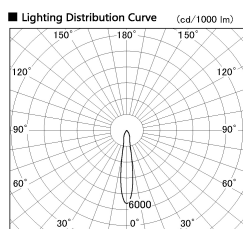

Item no. SD357-0815W9035

Series Name: Cylinder Box (UL Track)
(SD357)

| | |
|------------------|-------------------------|
| Installation | Track mount |
| Type | |
| Fixture wattage | 7.9W |
| Beam angle | 17 deg |
| Color Temp. | 3500K |
| CRI | Ra>90 |
| Luminous | 552 lm |
| Body | Die-cast aluminum alloy |
| Body finish | White |
| Trim finish | N/A |
| Reflector finish | N/A |
| IP Rate | IP20 |
| Light source | COB module |
| Input Voltage | AC220~240V |
| Dimming Type | Non-Dimmable |
| Certificate | CE, CCC |
| Cut Hole | N/A |