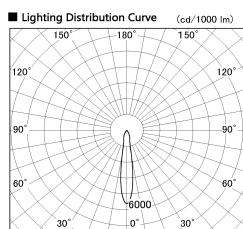

Item no. SD357-0815W9040

Series Name: Cylinder Box (UL Track)
(SD357)

Installation	Track mount
Type	
Fixture wattage	7.9W
Beam angle	17 deg
Color Temp.	4000K
CRI	Ra>90
Luminous	557 lm
Body	Die-cast aluminum alloy
Body finish	White
Trim finish	N/A
Reflector finish	N/A
IP Rate	IP20
Light source	COB module
Input Voltage	AC220~240V
Dimming Type	Non-Dimmable
Certificate	CE, CCC
Cut Hole	N/A