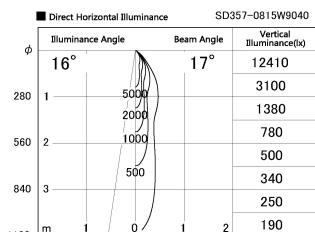

Item no. SD357-0815W9040

Series Name: Cylinder Box (UL Track)
(SD357)

Installation	Track mount
Type	
Fixture wattage	7.9W
Beam angle	17 deg
Color Temp.	4000K
CRI	Ra>90
Luminous	557 lm
Body	Die-cast aluminum alloy
Body finish	White
Trim finish	N/A
Reflector finish	N/A
IP Rate	IP20
Light source	COB module
Input Voltage	AC220~240V
Dimming Type	Non-Dimmable
Certificate	CE, CCC
Cut Hole	N/A