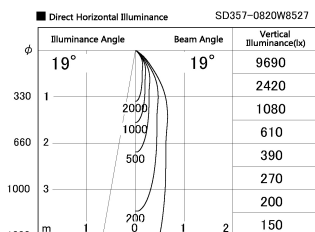

Item no. SD357-0820W8527

Series Name: Cylinder Box (UL Track)  
(SD357)

Installation	Track mount
Type	
Fixture wattage	7.9W
Beam angle	19 deg
Color Temp.	2755K
CRI	Ra>85
Luminous	557 lm
Body	Die-cast aluminum alloy
Body finish	White
Trim finish	N/A
Reflector finish	N/A
IP Rate	IP20
Light source	COB module
Input Voltage	AC220~240V
Dimming Type	Non-Dimmable
Certificate	CE, CCC
Cut Hole	N/A