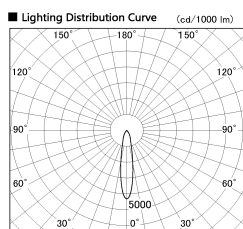

Item no. SD357-0820W8527

Series Name: Cylinder Box (UL Track)  
(SD357)

Installation	Track mount
Type	
Fixture wattage	7.9W
Beam angle	19 deg
Color Temp.	2755K
CRI	Ra>85
Luminous	557 lm
Body	Die-cast aluminum alloy
Body finish	White
Trim finish	N/A
Reflector finish	N/A
IP Rate	IP20
Light source	COB module
Input Voltage	AC220~240V
Dimming Type	Non-Dimmable
Certificate	CE, CCC
Cut Hole	N/A