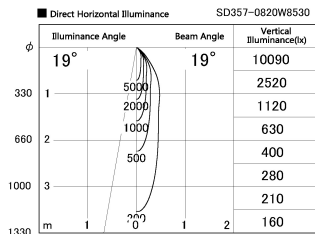

Item no. SD357-0820W8530

Series Name: Cylinder Box (UL Track)  
(SD357)

Installation	Track mount
Type	
Fixture wattage	7.9W
Beam angle	19 deg
Color Temp.	3055K
CRI	Ra>85
Luminous	580 lm
Body	Die-cast aluminum alloy
Body finish	White
Trim finish	N/A
Reflector finish	N/A
IP Rate	IP20
Light source	COB module
Input Voltage	AC220~240V
Dimming Type	Non-Dimmable
Certificate	CE, CCC
Cut Hole	N/A