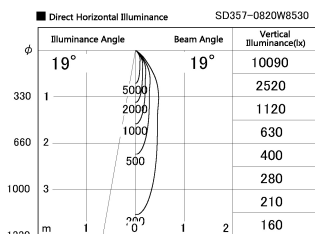

Item no. SD357-0820W8530

Series Name: Cylinder Box (UL Track)
(SD357)

Installation	Track mount
Type	Cylinder Box (UL Track) (SD357)
Fixture wattage	7.9W
Beam angle	19 deg
Color Temp.	3055K
CRI	Ra>85
Luminous	580 lm
Body	Die-cast aluminum alloy
Body finish	White
Trim finish	N/A
Reflector finish	N/A
IP Rate	IP20
Light source	COB module
Input Voltage	AC220~240V
Dimming Type	Non-Dimmable
Certificate	CE, CCC
Cut Hole	N/A