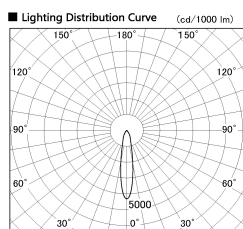

Item no. SD357-0820W8530

Series Name: Cylinder Box (UL Track)
(SD357)

Installation	Track mount
Type	Cylinder Box (UL Track) (SD357)
Fixture wattage	7.9W
Beam angle	19 deg
Color Temp.	3055K
CRI	Ra>85
Luminous	580 lm
Body	Die-cast aluminum alloy
Body finish	White
Trim finish	N/A
Reflector finish	N/A
IP Rate	IP20
Light source	COB module
Input Voltage	AC220~240V
Dimming Type	Non-Dimmable
Certificate	CE, CCC
Cut Hole	N/A