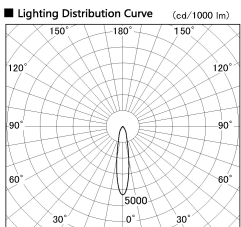

Item no. SD357-0820W8530

Series Name: Cylinder Box (UL Track)  
(SD357)

Installation	Track mount
Type	
Fixture wattage	7.9W
Beam angle	19 deg
Color Temp.	3055K
CRI	Ra>85
Luminous	580 lm
Body	Die-cast aluminum alloy
Body finish	White
Trim finish	N/A
Reflector finish	N/A
IP Rate	IP20
Light source	COB module
Input Voltage	AC220~240V
Dimming Type	Non-Dimmable
Certificate	CE, CCC
Cut Hole	N/A