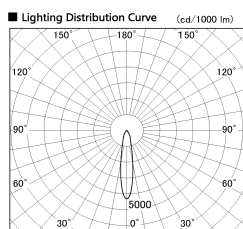

Item no. SD357-0820W8535

Series Name: Cylinder Box (UL Track)  
(SD357)

Installation	Track mount
Type	
Fixture wattage	7.9W
Beam angle	19 deg
Color Temp.	3555K
CRI	Ra>85
Luminous	592 lm
Body	Die-cast aluminum alloy
Body finish	White
Trim finish	N/A
Reflector finish	N/A
IP Rate	IP20
Light source	COB module
Input Voltage	AC220~240V
Dimming Type	Non-Dimmable
Certificate	CE, CCC
Cut Hole	N/A