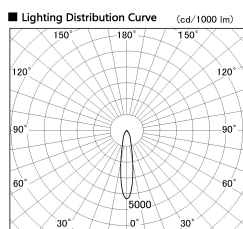

Item no. SD357-0820W8535

Series Name: Cylinder Box (UL Track)
(SD357)

Installation	Track mount
Type	Cylinder Box (UL Track) (SD357)
Fixture wattage	7.9W
Beam angle	19 deg
Color Temp.	3555K
CRI	Ra>85
Luminous	592 lm
Body	Die-cast aluminum alloy
Body finish	White
Trim finish	N/A
Reflector finish	N/A
IP Rate	IP20
Light source	COB module
Input Voltage	AC220~240V
Dimming Type	Non-Dimmable
Certificate	CE, CCC
Cut Hole	N/A