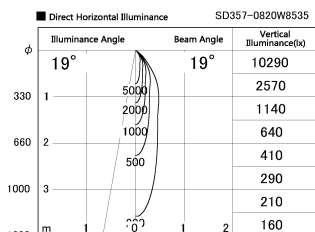

Item no. SD357-0820W8535

Series Name: Cylinder Box (UL Track)  
(SD357)

Installation	Track mount
Type	
Fixture wattage	7.9W
Beam angle	19 deg
Color Temp.	3555K
CRI	Ra>85
Luminous	592 lm
Body	Die-cast aluminum alloy
Body finish	White
Trim finish	N/A
Reflector finish	N/A
IP Rate	IP20
Light source	COB module
Input Voltage	AC220~240V
Dimming Type	Non-Dimmable
Certificate	CE, CCC
Cut Hole	N/A