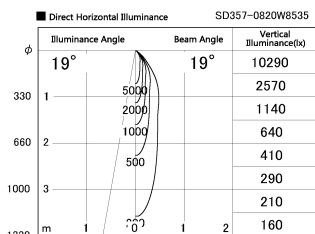

Item no. SD357-0820W8535

Series Name: Cylinder Box (UL Track)
(SD357)

Installation	Track mount
Type	Cylinder Box (UL Track) (SD357)
Fixture wattage	7.9W
Beam angle	19 deg
Color Temp.	3555K
CRI	Ra>85
Luminous	592 lm
Body	Die-cast aluminum alloy
Body finish	White
Trim finish	N/A
Reflector finish	N/A
IP Rate	IP20
Light source	COB module
Input Voltage	AC220~240V
Dimming Type	Non-Dimmable
Certificate	CE, CCC
Cut Hole	N/A