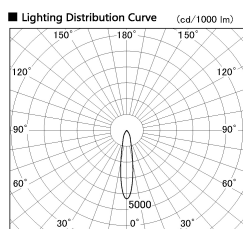

Item no. SD357-0820W8540

Series Name: Cylinder Box (UL Track)
(SD357)

Installation	Track mount
Type	
Fixture wattage	7.9W
Beam angle	19 deg
Color Temp.	4055K
CRI	Ra>85
Luminous	597 lm
Body	Die-cast aluminum alloy
Body finish	White
Trim finish	N/A
Reflector finish	N/A
IP Rate	IP20
Light source	COB module
Input Voltage	AC220~240V
Dimming Type	Non-Dimmable
Certificate	CE, CCC
Cut Hole	N/A