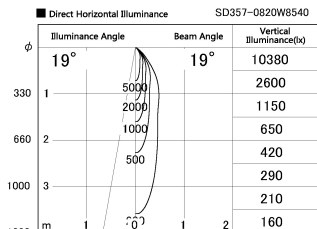

Item no. SD357-0820W8540

Series Name: Cylinder Box (UL Track)
(SD357)

Installation	Track mount
Type	
Fixture wattage	7.9W
Beam angle	19 deg
Color Temp.	4055K
CRI	Ra>85
Luminous	597 lm
Body	Die-cast aluminum alloy
Body finish	White
Trim finish	N/A
Reflector finish	N/A
IP Rate	IP20
Light source	COB module
Input Voltage	AC220~240V
Dimming Type	Non-Dimmable
Certificate	CE, CCC
Cut Hole	N/A