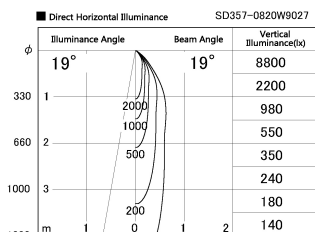

Item no. SD357-0820W9027

Series Name: Cylinder Box (UL Track)
(SD357)

Installation	Track mount
Type	
Fixture wattage	7.9W
Beam angle	19 deg
Color Temp.	2700K
CRI	Ra>90
Luminous	506 lm
Body	Die-cast aluminum alloy
Body finish	White
Trim finish	N/A
Reflector finish	N/A
IP Rate	IP20
Light source	COB module
Input Voltage	AC220~240V
Dimming Type	Non-Dimmable
Certificate	CE, CCC
Cut Hole	N/A