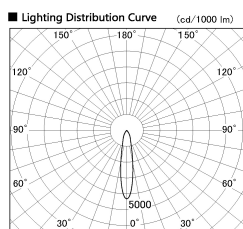

Item no. SD357-0820W9027

Series Name: Cylinder Box (UL Track)
(SD357)

Installation	Track mount
Type	
Fixture wattage	7.9W
Beam angle	19 deg
Color Temp.	2700K
CRI	Ra>90
Luminous	506 lm
Body	Die-cast aluminum alloy
Body finish	White
Trim finish	N/A
Reflector finish	N/A
IP Rate	IP20
Light source	COB module
Input Voltage	AC220~240V
Dimming Type	Non-Dimmable
Certificate	CE, CCC
Cut Hole	N/A