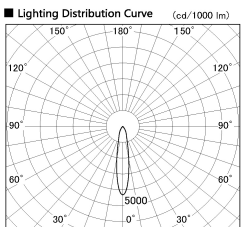

Item no. SD357-0820W9030

Series Name: Cylinder Box (UL Track)  
(SD357)

Installation	Track mount
Type	
Fixture wattage	7.9W
Beam angle	19 deg
Color Temp.	3000K
CRI	Ra>90
Luminous	527 lm
Body	Die-cast aluminum alloy
Body finish	White
Trim finish	N/A
Reflector finish	N/A
IP Rate	IP20
Light source	COB module
Input Voltage	AC220~240V
Dimming Type	Non-Dimmable
Certificate	CE, CCC
Cut Hole	N/A