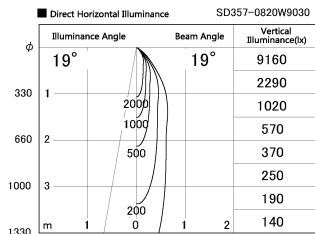

Item no. SD357-0820W9030

Series Name: Cylinder Box (UL Track)  
(SD357)

Installation	Track mount
Type	
Fixture wattage	7.9W
Beam angle	19 deg
Color Temp.	3000K
CRI	Ra>90
Luminous	527 lm
Body	Die-cast aluminum alloy
Body finish	White
Trim finish	N/A
Reflector finish	N/A
IP Rate	IP20
Light source	COB module
Input Voltage	AC220~240V
Dimming Type	Non-Dimmable
Certificate	CE, CCC
Cut Hole	N/A