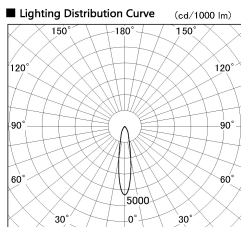

Item no. SD357-0820W9035

Series Name: Cylinder Box (UL Track)  
(SD357)

Installation	Track mount
Type	
Fixture wattage	7.9W
Beam angle	19 deg
Color Temp.	3500K
CRI	Ra>90
Luminous	538 lm
Body	Die-cast aluminum alloy
Body finish	White
Trim finish	N/A
Reflector finish	N/A
IP Rate	IP20
Light source	COB module
Input Voltage	AC220~240V
Dimming Type	Non-Dimmable
Certificate	CE, CCC
Cut Hole	N/A