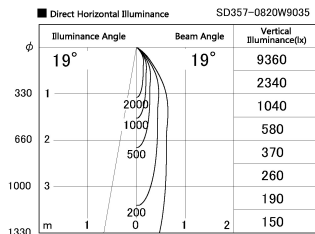

Item no. SD357-0820W9035

Series Name: Cylinder Box (UL Track)  
(SD357)

Installation	Track mount
Type	
Fixture wattage	7.9W
Beam angle	19 deg
Color Temp.	3500K
CRI	Ra>90
Luminous	538 lm
Body	Die-cast aluminum alloy
Body finish	White
Trim finish	N/A
Reflector finish	N/A
IP Rate	IP20
Light source	COB module
Input Voltage	AC220~240V
Dimming Type	Non-Dimmable
Certificate	CE, CCC
Cut Hole	N/A