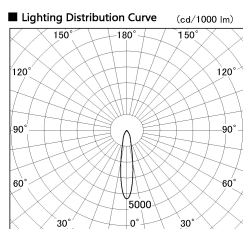

Item no. SD357-0820W9040

Series Name: Cylinder Box (UL Track)
(SD357)

Installation	Track mount
Type	
Fixture wattage	7.9W
Beam angle	19 deg
Color Temp.	4000K
CRI	Ra>90
Luminous	543 lm
Body	Die-cast aluminum alloy
Body finish	White
Trim finish	N/A
Reflector finish	N/A
IP Rate	IP20
Light source	COB module
Input Voltage	AC220~240V
Dimming Type	Non-Dimmable
Certificate	CE, CCC
Cut Hole	N/A