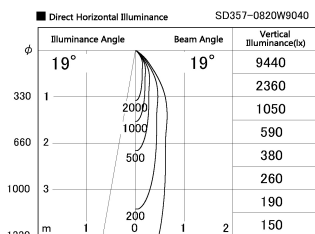

Item no. SD357-0820W9040

Series Name: Cylinder Box (UL Track)
(SD357)

Installation	Track mount
Type	
Fixture wattage	7.9W
Beam angle	19 deg
Color Temp.	4000K
CRI	Ra>90
Luminous	543 lm
Body	Die-cast aluminum alloy
Body finish	White
Trim finish	N/A
Reflector finish	N/A
IP Rate	IP20
Light source	COB module
Input Voltage	AC220~240V
Dimming Type	Non-Dimmable
Certificate	CE, CCC
Cut Hole	N/A