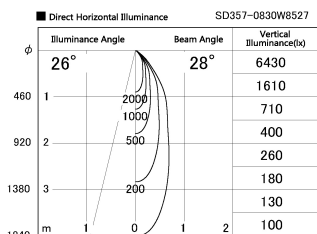

Item no. SD357-0830W8527

Series Name: Cylinder Box (UL Track)  
(SD357)

|                  |                         |
|------------------|-------------------------|
| Installation     | Track mount             |
| Type             |                         |
| Fixture wattage  | 7.9W                    |
| Beam angle       | 28 deg                  |
| Color Temp.      | 2700K                   |
| CRI              | Ra>85                   |
| Luminous         | 548 lm                  |
| Body             | Die-cast aluminum alloy |
| Body finish      | White                   |
| Trim finish      | N/A                     |
| Reflector finish | N/A                     |
| IP Rate          | IP20                    |
| Light source     | COB module              |
| Input Voltage    | AC220~240V              |
| Dimming Type     | Non-Dimmable            |
| Certificate      | CE, CCC                 |
| Cut Hole         | N/A                     |