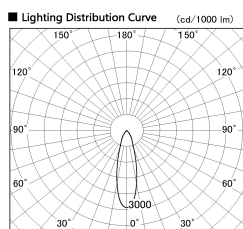

Item no. SD357-0830W8527

Series Name: Cylinder Box (UL Track)
(SD357)

Installation	Track mount
Type	Cylinder Box (UL Track) (SD357)
Fixture wattage	7.9W
Beam angle	28 deg
Color Temp.	2700K
CRI	Ra>85
Luminous	548 lm
Body	Die-cast aluminum alloy
Body finish	White
Trim finish	N/A
Reflector finish	N/A
IP Rate	IP20
Light source	COB module
Input Voltage	AC220~240V
Dimming Type	Non-Dimmable
Certificate	CE, CCC
Cut Hole	N/A