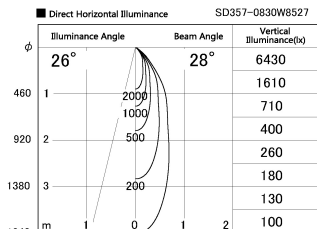

Item no. SD357-0830W8527

Series Name: Cylinder Box (UL Track)
(SD357)

Installation	Track mount
Type	Cylinder Box (UL Track) (SD357)
Fixture wattage	7.9W
Beam angle	28 deg
Color Temp.	2700K
CRI	Ra>85
Luminous	548 lm
Body	Die-cast aluminum alloy
Body finish	White
Trim finish	N/A
Reflector finish	N/A
IP Rate	IP20
Light source	COB module
Input Voltage	AC220~240V
Dimming Type	Non-Dimmable
Certificate	CE, CCC
Cut Hole	N/A