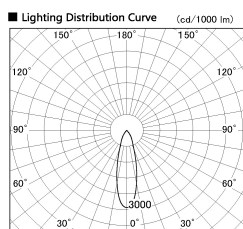

Item no. SD357-0830W8527

Series Name: Cylinder Box (UL Track)  
(SD357)

|                  |                         |
|------------------|-------------------------|
| Installation     | Track mount             |
| Type             |                         |
| Fixture wattage  | 7.9W                    |
| Beam angle       | 28 deg                  |
| Color Temp.      | 2700K                   |
| CRI              | Ra>85                   |
| Luminous         | 548 lm                  |
| Body             | Die-cast aluminum alloy |
| Body finish      | White                   |
| Trim finish      | N/A                     |
| Reflector finish | N/A                     |
| IP Rate          | IP20                    |
| Light source     | COB module              |
| Input Voltage    | AC220~240V              |
| Dimming Type     | Non-Dimmable            |
| Certificate      | CE, CCC                 |
| Cut Hole         | N/A                     |