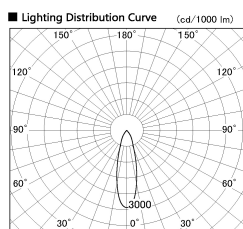

Item no. SD357-0830W8530

Series Name: Cylinder Box (UL Track)
(SD357)

Installation	Track mount
Type	
Fixture wattage	7.9W
Beam angle	28 deg
Color Temp.	3000K
CRI	Ra>85
Luminous	570 lm
Body	Die-cast aluminum alloy
Body finish	White
Trim finish	N/A
Reflector finish	N/A
IP Rate	IP20
Light source	COB module
Input Voltage	AC220~240V
Dimming Type	Non-Dimmable
Certificate	CE, CCC
Cut Hole	N/A