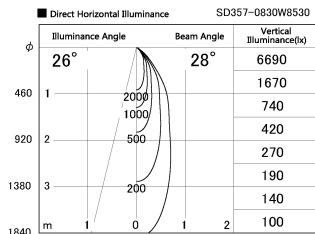

Item no. SD357-0830W8530

Series Name: Cylinder Box (UL Track)  
(SD357)

Installation	Track mount
Type	
Fixture wattage	7.9W
Beam angle	28 deg
Color Temp.	3000K
CRI	Ra>85
Luminous	570 lm
Body	Die-cast aluminum alloy
Body finish	White
Trim finish	N/A
Reflector finish	N/A
IP Rate	IP20
Light source	COB module
Input Voltage	AC220~240V
Dimming Type	Non-Dimmable
Certificate	CE, CCC
Cut Hole	N/A