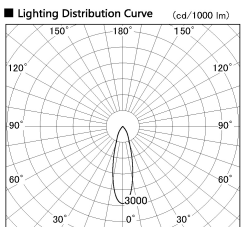

Item no. SD357-0830W8530

Series Name: Cylinder Box (UL Track)  
(SD357)

Installation	Track mount
Type	
Fixture wattage	7.9W
Beam angle	28 deg
Color Temp.	3000K
CRI	Ra>85
Luminous	570 lm
Body	Die-cast aluminum alloy
Body finish	White
Trim finish	N/A
Reflector finish	N/A
IP Rate	IP20
Light source	COB module
Input Voltage	AC220~240V
Dimming Type	Non-Dimmable
Certificate	CE, CCC
Cut Hole	N/A