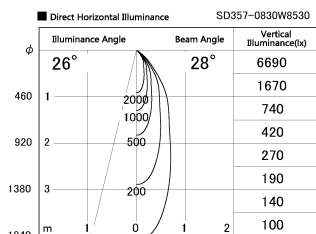

Item no. SD357-0830W8530

Series Name: Cylinder Box (UL Track)
(SD357)

Installation	Track mount
Type	
Fixture wattage	7.9W
Beam angle	28 deg
Color Temp.	3000K
CRI	Ra>85
Luminous	570 lm
Body	Die-cast aluminum alloy
Body finish	White
Trim finish	N/A
Reflector finish	N/A
IP Rate	IP20
Light source	COB module
Input Voltage	AC220~240V
Dimming Type	Non-Dimmable
Certificate	CE, CCC
Cut Hole	N/A