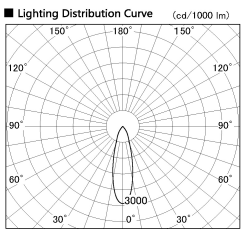

Item no. SD357-0830W8535

Series Name: Cylinder Box (UL Track)
(SD357)

Installation	Track mount
Type	
Fixture wattage	7.9W
Beam angle	28 deg
Color Temp.	3500K
CRI	Ra>85
Luminous	582 lm
Body	Die-cast aluminum alloy
Body finish	White
Trim finish	N/A
Reflector finish	N/A
IP Rate	IP20
Light source	COB module
Input Voltage	AC220~240V
Dimming Type	Non-Dimmable
Certificate	CE, CCC
Cut Hole	N/A