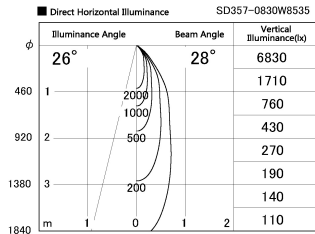

Item no. SD357-0830W8535

Series Name: Cylinder Box (UL Track)
(SD357)

Installation	Track mount
Type	
Fixture wattage	7.9W
Beam angle	28 deg
Color Temp.	3500K
CRI	Ra>85
Luminous	582 lm
Body	Die-cast aluminum alloy
Body finish	White
Trim finish	N/A
Reflector finish	N/A
IP Rate	IP20
Light source	COB module
Input Voltage	AC220~240V
Dimming Type	Non-Dimmable
Certificate	CE, CCC
Cut Hole	N/A