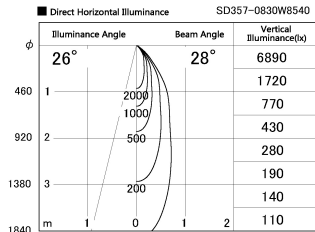

Item no. SD357-0830W8540

Series Name: Cylinder Box (UL Track)
(SD357)

Installation	Track mount
Type	
Fixture wattage	7.9W
Beam angle	28 deg
Color Temp.	4000K
CRI	Ra>85
Luminous	587 lm
Body	Die-cast aluminum alloy
Body finish	White
Trim finish	N/A
Reflector finish	N/A
IP Rate	IP20
Light source	COB module
Input Voltage	AC220~240V
Dimming Type	Non-Dimmable
Certificate	CE, CCC
Cut Hole	N/A