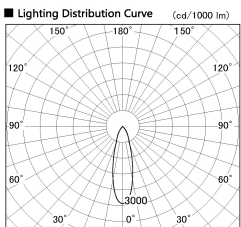

Item no. SD357-0830W8540

Series Name: Cylinder Box (UL Track)
(SD357)

Installation	Track mount
Type	
Fixture wattage	7.9W
Beam angle	28 deg
Color Temp.	4000K
CRI	Ra>85
Luminous	587 lm
Body	Die-cast aluminum alloy
Body finish	White
Trim finish	N/A
Reflector finish	N/A
IP Rate	IP20
Light source	COB module
Input Voltage	AC220~240V
Dimming Type	Non-Dimmable
Certificate	CE, CCC
Cut Hole	N/A