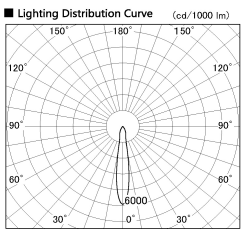

Item no. SD357-1415W8527

Series Name: Cylinder Box (UL Track)  
(SD357)

Installation	Track mount
Type	
Fixture wattage	14W
Beam angle	16 deg
Color Temp.	2700K
CRI	Ra>85
Luminous	1112 lm
Body	Die-cast aluminum alloy
Body finish	White
Trim finish	N/A
Reflector finish	N/A
IP Rate	IP20
Light source	COB module
Input Voltage	AC220~240V
Dimming Type	Non-Dimmable
Certificate	CE, CCC
Cut Hole	N/A