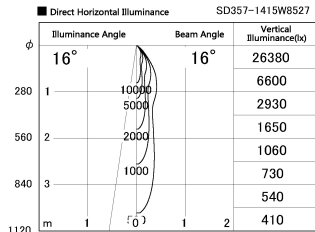

Item no. SD357-1415W8527

Series Name: Cylinder Box (UL Track)  
(SD357)

Installation	Track mount
Type	
Fixture wattage	14W
Beam angle	16 deg
Color Temp.	2700K
CRI	Ra>85
Luminous	1112 lm
Body	Die-cast aluminum alloy
Body finish	White
Trim finish	N/A
Reflector finish	N/A
IP Rate	IP20
Light source	COB module
Input Voltage	AC220~240V
Dimming Type	Non-Dimmable
Certificate	CE, CCC
Cut Hole	N/A