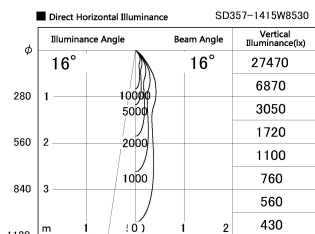

Item no. SD357-1415W8530

Series Name: Cylinder Box (UL Track)
(SD357)

Installation	Track mount
Type	
Fixture wattage	14W
Beam angle	16 deg
Color Temp.	3000K
CRI	Ra>85
Luminous	1158 lm
Body	Die-cast aluminum alloy
Body finish	White
Trim finish	N/A
Reflector finish	N/A
IP Rate	IP20
Light source	COB module
Input Voltage	AC220~240V
Dimming Type	Non-Dimmable
Certificate	CE, CCC
Cut Hole	N/A