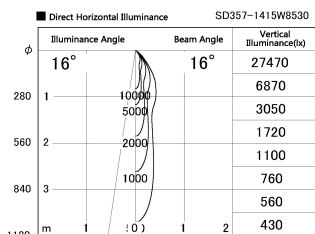

Item no. SD357-1415W8530

Series Name: Cylinder Box (UL Track)
(SD357)

Installation	Track mount
Type	Cylinder Box (UL Track) (SD357)
Fixture wattage	14W
Beam angle	16 deg
Color Temp.	3000K
CRI	Ra>85
Luminous	1158 lm
Body	Die-cast aluminum alloy
Body finish	White
Trim finish	N/A
Reflector finish	N/A
IP Rate	IP20
Light source	COB module
Input Voltage	AC220~240V
Dimming Type	Non-Dimmable
Certificate	CE, CCC
Cut Hole	N/A