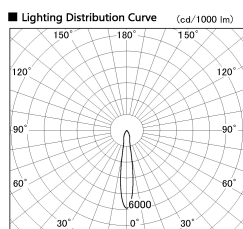

Item no. SD357-1415W8530

Series Name: Cylinder Box (UL Track)
(SD357)

Installation	Track mount
Type	
Fixture wattage	14W
Beam angle	16 deg
Color Temp.	3000K
CRI	Ra>85
Luminous	1158 lm
Body	Die-cast aluminum alloy
Body finish	White
Trim finish	N/A
Reflector finish	N/A
IP Rate	IP20
Light source	COB module
Input Voltage	AC220~240V
Dimming Type	Non-Dimmable
Certificate	CE, CCC
Cut Hole	N/A