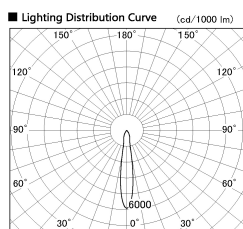

Item no. SD357-1415W8530

Series Name: Cylinder Box (UL Track)
(SD357)

Installation	Track mount
Type	Cylinder Box (UL Track) (SD357)
Fixture wattage	14W
Beam angle	16 deg
Color Temp.	3000K
CRI	Ra>85
Luminous	1158 lm
Body	Die-cast aluminum alloy
Body finish	White
Trim finish	N/A
Reflector finish	N/A
IP Rate	IP20
Light source	COB module
Input Voltage	AC220~240V
Dimming Type	Non-Dimmable
Certificate	CE, CCC
Cut Hole	N/A