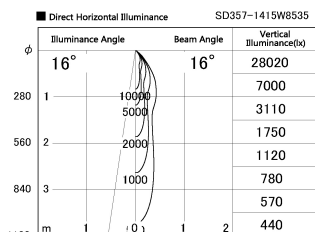

Item no. SD357-1415W8535

Series Name: Cylinder Box (UL Track)
(SD357)

Installation	Track mount
Type	Cylinder Box (UL Track) (SD357)
Fixture wattage	14W
Beam angle	16 deg
Color Temp.	3500K
CRI	Ra>85
Luminous	1181 lm
Body	Die-cast aluminum alloy
Body finish	White
Trim finish	N/A
Reflector finish	N/A
IP Rate	IP20
Light source	COB module
Input Voltage	AC220~240V
Dimming Type	Non-Dimmable
Certificate	CE, CCC
Cut Hole	N/A