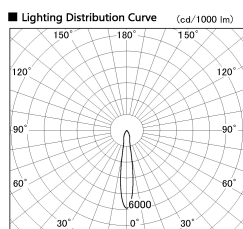

Item no. SD357-1415W8535

Series Name: Cylinder Box (UL Track)
(SD357)

Installation	Track mount
Type	
Fixture wattage	14W
Beam angle	16 deg
Color Temp.	3500K
CRI	Ra>85
Luminous	1181 lm
Body	Die-cast aluminum alloy
Body finish	White
Trim finish	N/A
Reflector finish	N/A
IP Rate	IP20
Light source	COB module
Input Voltage	AC220~240V
Dimming Type	Non-Dimmable
Certificate	CE, CCC
Cut Hole	N/A