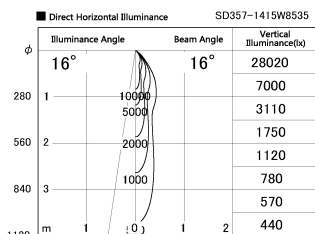

Item no. SD357-1415W8535

Series Name: Cylinder Box (UL Track)
(SD357)

Installation	Track mount
Type	
Fixture wattage	14W
Beam angle	16 deg
Color Temp.	3500K
CRI	Ra>85
Luminous	1181 lm
Body	Die-cast aluminum alloy
Body finish	White
Trim finish	N/A
Reflector finish	N/A
IP Rate	IP20
Light source	COB module
Input Voltage	AC220~240V
Dimming Type	Non-Dimmable
Certificate	CE, CCC
Cut Hole	N/A