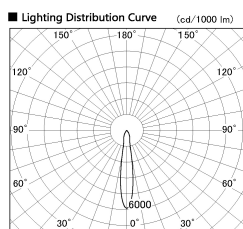

Item no. SD357-1415W8535

Series Name: Cylinder Box (UL Track)
(SD357)

Installation	Track mount
Type	Cylinder Box (UL Track) (SD357)
Fixture wattage	14W
Beam angle	16 deg
Color Temp.	3500K
CRI	Ra>85
Luminous	1181 lm
Body	Die-cast aluminum alloy
Body finish	White
Trim finish	N/A
Reflector finish	N/A
IP Rate	IP20
Light source	COB module
Input Voltage	AC220~240V
Dimming Type	Non-Dimmable
Certificate	CE, CCC
Cut Hole	N/A