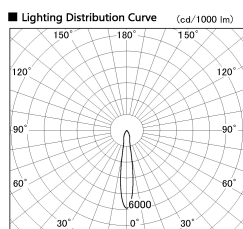

Item no. SD357-1415W8540

Series Name: Cylinder Box (UL Track)
(SD357)

Installation	Track mount
Type	
Fixture wattage	14W
Beam angle	16 deg
Color Temp.	4000K
CRI	Ra>85
Luminous	1193 lm
Body	Die-cast aluminum alloy
Body finish	White
Trim finish	N/A
Reflector finish	N/A
IP Rate	IP20
Light source	COB module
Input Voltage	AC220~240V
Dimming Type	Non-Dimmable
Certificate	CE, CCC
Cut Hole	N/A