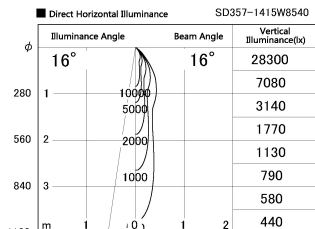

Item no. SD357-1415W8540

Series Name: Cylinder Box (UL Track)
(SD357)

Installation	Track mount
Type	
Fixture wattage	14W
Beam angle	16 deg
Color Temp.	4000K
CRI	Ra>85
Luminous	1193 lm
Body	Die-cast aluminum alloy
Body finish	White
Trim finish	N/A
Reflector finish	N/A
IP Rate	IP20
Light source	COB module
Input Voltage	AC220~240V
Dimming Type	Non-Dimmable
Certificate	CE, CCC
Cut Hole	N/A