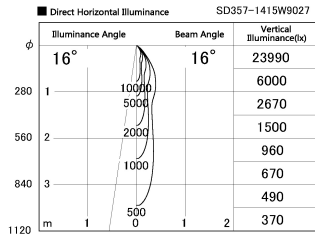

Item no. SD357-1415W9027

Series Name: Cylinder Box (UL Track)  
(SD357)

Installation	Track mount
Type	
Fixture wattage	14W
Beam angle	16 deg
Color Temp.	2700K
CRI	Ra>90
Luminous	1011 lm
Body	Die-cast aluminum alloy
Body finish	White
Trim finish	N/A
Reflector finish	N/A
IP Rate	IP20
Light source	COB module
Input Voltage	AC220~240V
Dimming Type	Non-Dimmable
Certificate	CE, CCC
Cut Hole	N/A