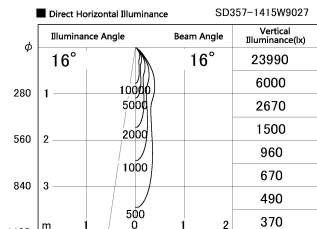

Item no. SD357-1415W9027

Series Name: Cylinder Box (UL Track)
(SD357)

| | |
|------------------|------------------------------------|
| Installation | Track mount |
| Type | Cylinder Box (UL Track) (SD357) |
| Fixture wattage | 14W |
| Beam angle | 16 deg |
| Color Temp. | 2700K |
| CRI | Ra>90 |
| Luminous | 1011 lm |
| Body | Die-cast aluminum alloy |
| Body finish | White |
| Trim finish | N/A |
| Reflector finish | N/A |
| IP Rate | IP20 |
| Light source | COB module |
| Input Voltage | AC220~240V |
| Dimming Type | Non-Dimmable |
| Certificate | CE, CCC |
| Cut Hole | N/A |