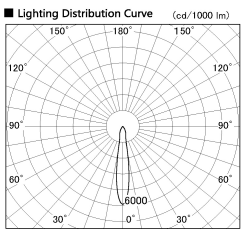

Item no. SD357-1415W9027

Series Name: Cylinder Box (UL Track)  
(SD357)

Installation	Track mount
Type	
Fixture wattage	14W
Beam angle	16 deg
Color Temp.	2700K
CRI	Ra>90
Luminous	1011 lm
Body	Die-cast aluminum alloy
Body finish	White
Trim finish	N/A
Reflector finish	N/A
IP Rate	IP20
Light source	COB module
Input Voltage	AC220~240V
Dimming Type	Non-Dimmable
Certificate	CE, CCC
Cut Hole	N/A