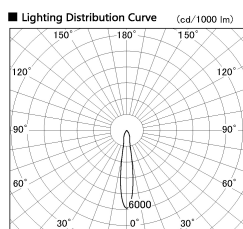

Item no. SD357-1415W9027

Series Name: Cylinder Box (UL Track)
(SD357)

| | |
|------------------|------------------------------------|
| Installation | Track mount |
| Type | Cylinder Box (UL Track) (SD357) |
| Fixture wattage | 14W |
| Beam angle | 16 deg |
| Color Temp. | 2700K |
| CRI | Ra>90 |
| Luminous | 1011 lm |
| Body | Die-cast aluminum alloy |
| Body finish | White |
| Trim finish | N/A |
| Reflector finish | N/A |
| IP Rate | IP20 |
| Light source | COB module |
| Input Voltage | AC220~240V |
| Dimming Type | Non-Dimmable |
| Certificate | CE, CCC |
| Cut Hole | N/A |