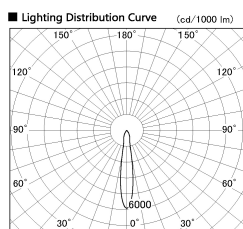

Item no. SD357-1415W9030

Series Name: Cylinder Box (UL Track)
(SD357)

Installation	Track mount
Type	Cylinder Box (UL Track) (SD357)
Fixture wattage	14W
Beam angle	16 deg
Color Temp.	3000K
CRI	Ra>90
Luminous	1053 lm
Body	Die-cast aluminum alloy
Body finish	White
Trim finish	N/A
Reflector finish	N/A
IP Rate	IP20
Light source	COB module
Input Voltage	AC220~240V
Dimming Type	Non-Dimmable
Certificate	CE, CCC
Cut Hole	N/A