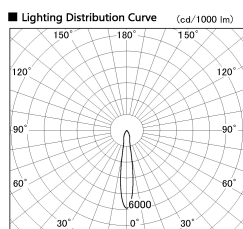

Item no. SD357-1415W9030

Series Name: Cylinder Box (UL Track)
(SD357)

Installation	Track mount
Type	
Fixture wattage	14W
Beam angle	16 deg
Color Temp.	3000K
CRI	Ra>90
Luminous	1053 lm
Body	Die-cast aluminum alloy
Body finish	White
Trim finish	N/A
Reflector finish	N/A
IP Rate	IP20
Light source	COB module
Input Voltage	AC220~240V
Dimming Type	Non-Dimmable
Certificate	CE, CCC
Cut Hole	N/A