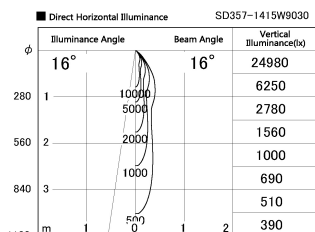

Item no. SD357-1415W9030

Series Name: Cylinder Box (UL Track)
(SD357)

Installation	Track mount
Type	
Fixture wattage	14W
Beam angle	16 deg
Color Temp.	3000K
CRI	Ra>90
Luminous	1053 lm
Body	Die-cast aluminum alloy
Body finish	White
Trim finish	N/A
Reflector finish	N/A
IP Rate	IP20
Light source	COB module
Input Voltage	AC220~240V
Dimming Type	Non-Dimmable
Certificate	CE, CCC
Cut Hole	N/A