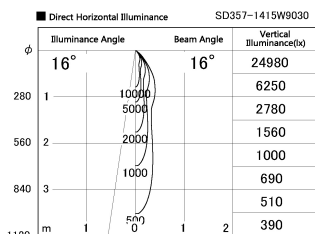

Item no. SD357-1415W9030

Series Name: Cylinder Box (UL Track)
(SD357)

Installation	Track mount
Type	Cylinder Box (UL Track) (SD357)
Fixture wattage	14W
Beam angle	16 deg
Color Temp.	3000K
CRI	Ra>90
Luminous	1053 lm
Body	Die-cast aluminum alloy
Body finish	White
Trim finish	N/A
Reflector finish	N/A
IP Rate	IP20
Light source	COB module
Input Voltage	AC220~240V
Dimming Type	Non-Dimmable
Certificate	CE, CCC
Cut Hole	N/A