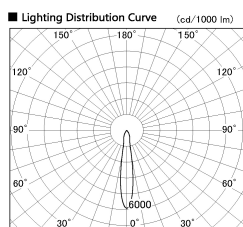

Item no. SD357-1415W9035

Series Name: Cylinder Box (UL Track)  
(SD357)

Installation	Track mount
Type	
Fixture wattage	14W
Beam angle	16 deg
Color Temp.	3500K
CRI	Ra>90
Luminous	1074 lm
Body	Die-cast aluminum alloy
Body finish	White
Trim finish	N/A
Reflector finish	N/A
IP Rate	IP20
Light source	COB module
Input Voltage	AC220~240V
Dimming Type	Non-Dimmable
Certificate	CE, CCC
Cut Hole	N/A