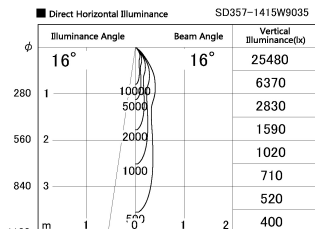

Item no. SD357-1415W9035

Series Name: Cylinder Box (UL Track)  
(SD357)

Installation	Track mount
Type	
Fixture wattage	14W
Beam angle	16 deg
Color Temp.	3500K
CRI	Ra>90
Luminous	1074 lm
Body	Die-cast aluminum alloy
Body finish	White
Trim finish	N/A
Reflector finish	N/A
IP Rate	IP20
Light source	COB module
Input Voltage	AC220~240V
Dimming Type	Non-Dimmable
Certificate	CE, CCC
Cut Hole	N/A