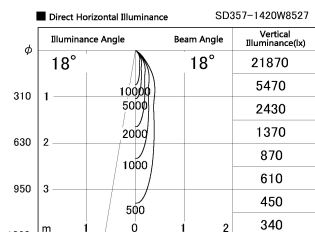

Item no. SD357-1420W8527

Series Name: Cylinder Box (UL Track)
(SD357)

Installation	Track mount
Type	
Fixture wattage	14W
Beam angle	18 deg
Color Temp.	2700K
CRI	Ra>85
Luminous	1084 lm
Body	Die-cast aluminum alloy
Body finish	White
Trim finish	N/A
Reflector finish	N/A
IP Rate	IP20
Light source	COB module
Input Voltage	AC220~240V
Dimming Type	Non-Dimmable
Certificate	CE, CCC
Cut Hole	N/A