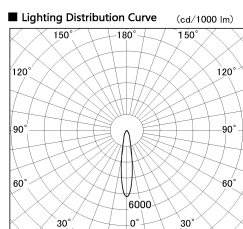

Item no. SD357-1420W8527

Series Name: Cylinder Box (UL Track)
(SD357)

Installation	Track mount
Type	
Fixture wattage	14W
Beam angle	18 deg
Color Temp.	2700K
CRI	Ra>85
Luminous	1084 lm
Body	Die-cast aluminum alloy
Body finish	White
Trim finish	N/A
Reflector finish	N/A
IP Rate	IP20
Light source	COB module
Input Voltage	AC220~240V
Dimming Type	Non-Dimmable
Certificate	CE, CCC
Cut Hole	N/A