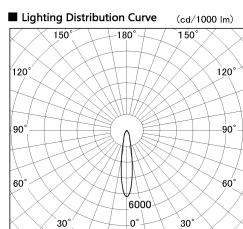

Item no. SD357-1420W8530

Series Name: Cylinder Box (UL Track)
(SD357)

Installation	Track mount
Type	
Fixture wattage	14W
Beam angle	18 deg
Color Temp.	3000K
CRI	Ra>85
Luminous	1129 lm
Body	Die-cast aluminum alloy
Body finish	White
Trim finish	N/A
Reflector finish	N/A
IP Rate	IP20
Light source	COB module
Input Voltage	AC220~240V
Dimming Type	Non-Dimmable
Certificate	CE, CCC
Cut Hole	N/A