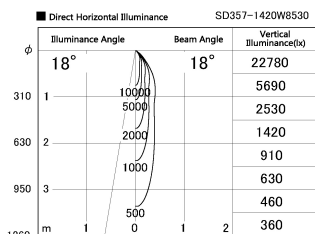

Item no. SD357-1420W8530

Series Name: Cylinder Box (UL Track)
(SD357)

Installation	Track mount
Type	
Fixture wattage	14W
Beam angle	18 deg
Color Temp.	3000K
CRI	Ra>85
Luminous	1129 lm
Body	Die-cast aluminum alloy
Body finish	White
Trim finish	N/A
Reflector finish	N/A
IP Rate	IP20
Light source	COB module
Input Voltage	AC220~240V
Dimming Type	Non-Dimmable
Certificate	CE, CCC
Cut Hole	N/A