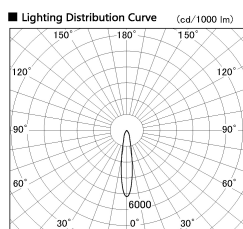

Item no. SD357-1420W8535

Series Name: Cylinder Box (UL Track)  
(SD357)

|                  |                                    |
|------------------|------------------------------------|
| Installation     | Track mount                        |
| Type             | Cylinder Box (UL Track)<br>(SD357) |
| Fixture wattage  | 14W                                |
| Beam angle       | 18 deg                             |
| Color Temp.      | 3500K                              |
| CRI              | Ra>85                              |
| Luminous         | 1151 lm                            |
| Body             | Die-cast aluminum alloy            |
| Body finish      | White                              |
| Trim finish      | N/A                                |
| Reflector finish | N/A                                |
| IP Rate          | IP20                               |
| Light source     | COB module                         |
| Input Voltage    | AC220~240V                         |
| Dimming Type     | Non-Dimmable                       |
| Certificate      | CE, CCC                            |
| Cut Hole         | N/A                                |