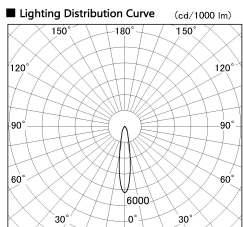

Item no. SD357-1420W8535

Series Name: Cylinder Box (UL Track)
(SD357)

Installation	Track mount
Type	Cylinder Box (UL Track) (SD357)
Fixture wattage	14W
Beam angle	18 deg
Color Temp.	3500K
CRI	Ra>85
Luminous	1151 lm
Body	Die-cast aluminum alloy
Body finish	White
Trim finish	N/A
Reflector finish	N/A
IP Rate	IP20
Light source	COB module
Input Voltage	AC220~240V
Dimming Type	Non-Dimmable
Certificate	CE, CCC
Cut Hole	N/A