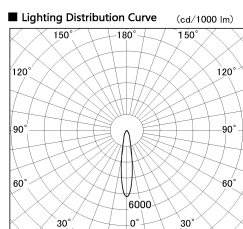

Item no. SD357-1420W8535

Series Name: Cylinder Box (UL Track)
(SD357)

Installation	Track mount
Type	
Fixture wattage	14W
Beam angle	18 deg
Color Temp.	3500K
CRI	Ra>85
Luminous	1151 lm
Body	Die-cast aluminum alloy
Body finish	White
Trim finish	N/A
Reflector finish	N/A
IP Rate	IP20
Light source	COB module
Input Voltage	AC220~240V
Dimming Type	Non-Dimmable
Certificate	CE, CCC
Cut Hole	N/A