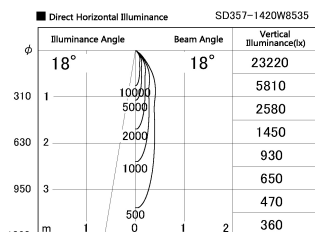

Item no. SD357-1420W8535

Series Name: Cylinder Box (UL Track)
(SD357)

Installation	Track mount
Type	
Fixture wattage	14W
Beam angle	18 deg
Color Temp.	3500K
CRI	Ra>85
Luminous	1151 lm
Body	Die-cast aluminum alloy
Body finish	White
Trim finish	N/A
Reflector finish	N/A
IP Rate	IP20
Light source	COB module
Input Voltage	AC220~240V
Dimming Type	Non-Dimmable
Certificate	CE, CCC
Cut Hole	N/A