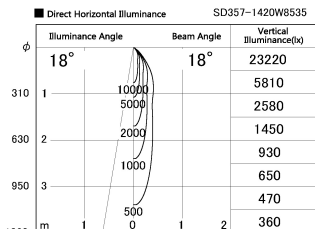

Item no. SD357-1420W8535

Series Name: Cylinder Box (UL Track)  
(SD357)

|                  |                                    |
|------------------|------------------------------------|
| Installation     | Track mount                        |
| Type             | Cylinder Box (UL Track)<br>(SD357) |
| Fixture wattage  | 14W                                |
| Beam angle       | 18 deg                             |
| Color Temp.      | 3500K                              |
| CRI              | Ra>85                              |
| Luminous         | 1151 lm                            |
| Body             | Die-cast aluminum alloy            |
| Body finish      | White                              |
| Trim finish      | N/A                                |
| Reflector finish | N/A                                |
| IP Rate          | IP20                               |
| Light source     | COB module                         |
| Input Voltage    | AC220~240V                         |
| Dimming Type     | Non-Dimmable                       |
| Certificate      | CE, CCC                            |
| Cut Hole         | N/A                                |