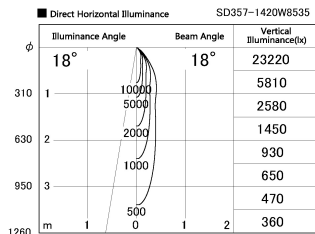

Item no. SD357-1420W8535

Series Name: Cylinder Box (UL Track)
(SD357)

Installation	Track mount
Type	Cylinder Box (UL Track) (SD357)
Fixture wattage	14W
Beam angle	18 deg
Color Temp.	3500K
CRI	Ra>85
Luminous	1151 lm
Body	Die-cast aluminum alloy
Body finish	White
Trim finish	N/A
Reflector finish	N/A
IP Rate	IP20
Light source	COB module
Input Voltage	AC220~240V
Dimming Type	Non-Dimmable
Certificate	CE, CCC
Cut Hole	N/A