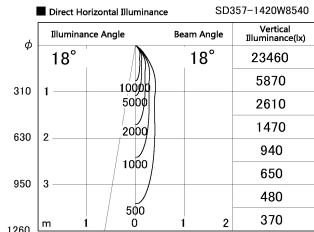

Item no. SD357-1420W8540

Series Name: Cylinder Box (UL Track)
(SD357)

Installation	Track mount
Type	
Fixture wattage	14W
Beam angle	18 deg
Color Temp.	4000K
CRI	Ra>85
Luminous	1163 lm
Body	Die-cast aluminum alloy
Body finish	White
Trim finish	N/A
Reflector finish	N/A
IP Rate	IP20
Light source	COB module
Input Voltage	AC220~240V
Dimming Type	Non-Dimmable
Certificate	CE, CCC
Cut Hole	N/A