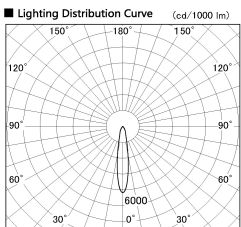

Item no. SD357-1420W8540

Series Name: Cylinder Box (UL Track)
(SD357)

Installation	Track mount
Type	
Fixture wattage	14W
Beam angle	18 deg
Color Temp.	4000K
CRI	Ra>85
Luminous	1163 lm
Body	Die-cast aluminum alloy
Body finish	White
Trim finish	N/A
Reflector finish	N/A
IP Rate	IP20
Light source	COB module
Input Voltage	AC220~240V
Dimming Type	Non-Dimmable
Certificate	CE, CCC
Cut Hole	N/A