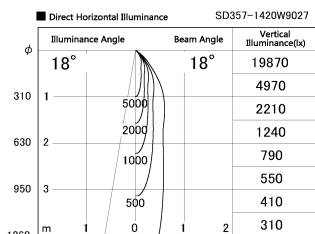

Item no. SD357-1420W9027

Series Name: Cylinder Box (UL Track)  
(SD357)

Installation	Track mount
Type	
Fixture wattage	14W
Beam angle	18 deg
Color Temp.	2700K
CRI	Ra>90
Luminous	985 lm
Body	Die-cast aluminum alloy
Body finish	White
Trim finish	N/A
Reflector finish	N/A
IP Rate	IP20
Light source	COB module
Input Voltage	AC220~240V
Dimming Type	Non-Dimmable
Certificate	CE, CCC
Cut Hole	N/A