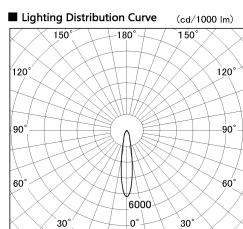

Item no. SD357-1420W9027

Series Name: Cylinder Box (UL Track)  
(SD357)

Installation	Track mount
Type	
Fixture wattage	14W
Beam angle	18 deg
Color Temp.	2700K
CRI	Ra>90
Luminous	985 lm
Body	Die-cast aluminum alloy
Body finish	White
Trim finish	N/A
Reflector finish	N/A
IP Rate	IP20
Light source	COB module
Input Voltage	AC220~240V
Dimming Type	Non-Dimmable
Certificate	CE, CCC
Cut Hole	N/A