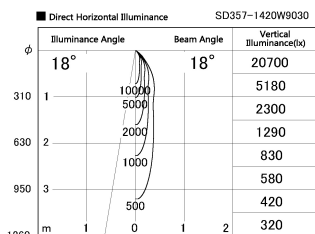

Item no. SD357-1420W9030

Series Name: Cylinder Box (UL Track)
(SD357)

Installation	Track mount
Type	Cylinder Box (UL Track) (SD357)
Fixture wattage	14W
Beam angle	18 deg
Color Temp.	3000K
CRI	Ra>90
Luminous	1026 lm
Body	Die-cast aluminum alloy
Body finish	White
Trim finish	N/A
Reflector finish	N/A
IP Rate	IP20
Light source	COB module
Input Voltage	AC220~240V
Dimming Type	Non-Dimmable
Certificate	CE, CCC
Cut Hole	N/A