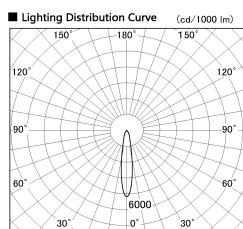

Item no. SD357-1420W9030

Series Name: Cylinder Box (UL Track)
(SD357)

Installation	Track mount
Type	Cylinder Box (UL Track) (SD357)
Fixture wattage	14W
Beam angle	18 deg
Color Temp.	3000K
CRI	Ra>90
Luminous	1026 lm
Body	Die-cast aluminum alloy
Body finish	White
Trim finish	N/A
Reflector finish	N/A
IP Rate	IP20
Light source	COB module
Input Voltage	AC220~240V
Dimming Type	Non-Dimmable
Certificate	CE, CCC
Cut Hole	N/A