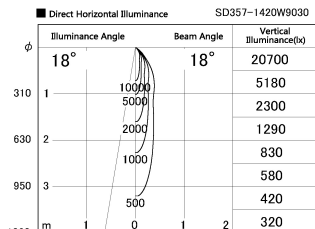

Item no. SD357-1420W9030

Series Name: Cylinder Box (UL Track)
(SD357)

Installation	Track mount
Type	
Fixture wattage	14W
Beam angle	18 deg
Color Temp.	3000K
CRI	Ra>90
Luminous	1026 lm
Body	Die-cast aluminum alloy
Body finish	White
Trim finish	N/A
Reflector finish	N/A
IP Rate	IP20
Light source	COB module
Input Voltage	AC220~240V
Dimming Type	Non-Dimmable
Certificate	CE, CCC
Cut Hole	N/A