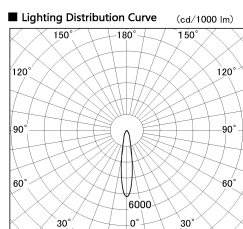

Item no. SD357-1420W9030

Series Name: Cylinder Box (UL Track)
(SD357)

Installation	Track mount
Type	
Fixture wattage	14W
Beam angle	18 deg
Color Temp.	3000K
CRI	Ra>90
Luminous	1026 lm
Body	Die-cast aluminum alloy
Body finish	White
Trim finish	N/A
Reflector finish	N/A
IP Rate	IP20
Light source	COB module
Input Voltage	AC220~240V
Dimming Type	Non-Dimmable
Certificate	CE, CCC
Cut Hole	N/A