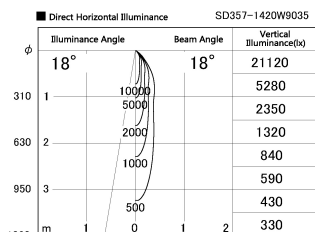

Item no. SD357-1420W9035

Series Name: Cylinder Box (UL Track)
(SD357)

Installation	Track mount
Type	
Fixture wattage	14W
Beam angle	18 deg
Color Temp.	3500K
CRI	Ra>90
Luminous	1047 lm
Body	Die-cast aluminum alloy
Body finish	White
Trim finish	N/A
Reflector finish	N/A
IP Rate	IP20
Light source	COB module
Input Voltage	AC220~240V
Dimming Type	Non-Dimmable
Certificate	CE, CCC
Cut Hole	N/A