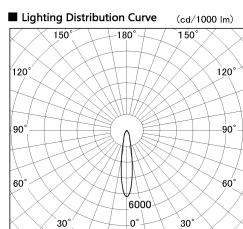

Item no. SD357-1420W9035

Series Name: Cylinder Box (UL Track)
(SD357)

Installation	Track mount
Type	
Fixture wattage	14W
Beam angle	18 deg
Color Temp.	3500K
CRI	Ra>90
Luminous	1047 lm
Body	Die-cast aluminum alloy
Body finish	White
Trim finish	N/A
Reflector finish	N/A
IP Rate	IP20
Light source	COB module
Input Voltage	AC220~240V
Dimming Type	Non-Dimmable
Certificate	CE, CCC
Cut Hole	N/A