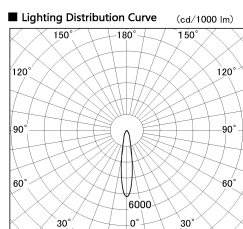

Item no. SD357-1420W9040

Series Name: Cylinder Box (UL Track)  
(SD357)

Installation	Track mount
Type	
Fixture wattage	14W
Beam angle	18 deg
Color Temp.	4000K
CRI	Ra>90
Luminous	1057 lm
Body	Die-cast aluminum alloy
Body finish	White
Trim finish	N/A
Reflector finish	N/A
IP Rate	IP20
Light source	COB module
Input Voltage	AC220~240V
Dimming Type	Non-Dimmable
Certificate	CE, CCC
Cut Hole	N/A