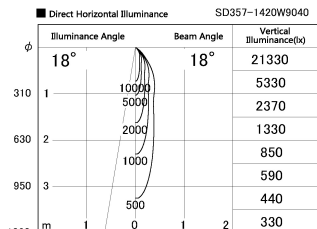

Item no. SD357-1420W9040

Series Name: Cylinder Box (UL Track)  
(SD357)

Installation	Track mount
Type	
Fixture wattage	14W
Beam angle	18 deg
Color Temp.	4000K
CRI	Ra>90
Luminous	1057 lm
Body	Die-cast aluminum alloy
Body finish	White
Trim finish	N/A
Reflector finish	N/A
IP Rate	IP20
Light source	COB module
Input Voltage	AC220~240V
Dimming Type	Non-Dimmable
Certificate	CE, CCC
Cut Hole	N/A