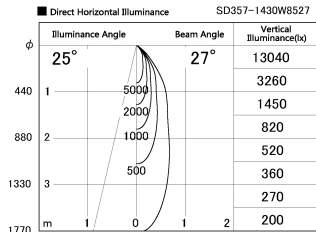

Item no. SD357-1430W8527

Series Name: Cylinder Box (UL Track)
(SD357)

Installation	Track mount
Type	
Fixture wattage	14W
Beam angle	27 deg
Color Temp.	2700K
CRI	Ra>85
Luminous	1066 lm
Body	Die-cast aluminum alloy
Body finish	White
Trim finish	N/A
Reflector finish	N/A
IP Rate	IP20
Light source	COB module
Input Voltage	AC220~240V
Dimming Type	Non-Dimmable
Certificate	CE, CCC
Cut Hole	N/A