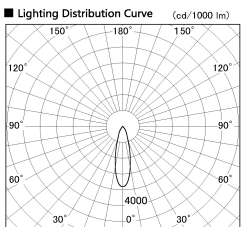

Item no. SD357-1430W8527

Series Name: Cylinder Box (UL Track)
(SD357)

Installation	Track mount
Type	
Fixture wattage	14W
Beam angle	27 deg
Color Temp.	2700K
CRI	Ra>85
Luminous	1066 lm
Body	Die-cast aluminum alloy
Body finish	White
Trim finish	N/A
Reflector finish	N/A
IP Rate	IP20
Light source	COB module
Input Voltage	AC220~240V
Dimming Type	Non-Dimmable
Certificate	CE, CCC
Cut Hole	N/A