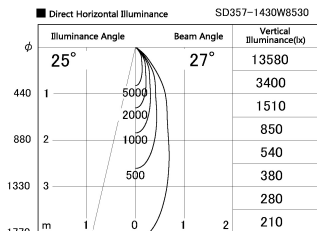

Item no. SD357-1430W8530

Series Name: Cylinder Box (UL Track)
(SD357)

Installation	Track mount
Type	
Fixture wattage	14W
Beam angle	27 deg
Color Temp.	3000K
CRI	Ra>85
Luminous	1110 lm
Body	Die-cast aluminum alloy
Body finish	White
Trim finish	N/A
Reflector finish	N/A
IP Rate	IP20
Light source	COB module
Input Voltage	AC220~240V
Dimming Type	Non-Dimmable
Certificate	CE, CCC
Cut Hole	N/A