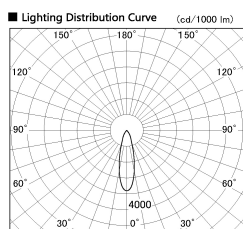

Item no. SD357-1430W8530

Series Name: Cylinder Box (UL Track)
(SD357)

Installation	Track mount
Type	
Fixture wattage	14W
Beam angle	27 deg
Color Temp.	3000K
CRI	Ra>85
Luminous	1110 lm
Body	Die-cast aluminum alloy
Body finish	White
Trim finish	N/A
Reflector finish	N/A
IP Rate	IP20
Light source	COB module
Input Voltage	AC220~240V
Dimming Type	Non-Dimmable
Certificate	CE, CCC
Cut Hole	N/A