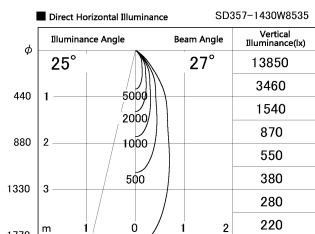

Item no. SD357-1430W8535

Series Name: Cylinder Box (UL Track)  
(SD357)

Installation	Track mount
Type	
Fixture wattage	14W
Beam angle	27 deg
Color Temp.	3500K
CRI	Ra>85
Luminous	1132 lm
Body	Die-cast aluminum alloy
Body finish	White
Trim finish	N/A
Reflector finish	N/A
IP Rate	IP20
Light source	COB module
Input Voltage	AC220~240V
Dimming Type	Non-Dimmable
Certificate	CE, CCC
Cut Hole	N/A