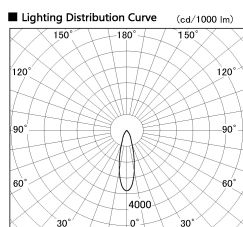

Item no. SD357-1430W8535

Series Name: Cylinder Box (UL Track)  
(SD357)

Installation	Track mount
Type	
Fixture wattage	14W
Beam angle	27 deg
Color Temp.	3500K
CRI	Ra>85
Luminous	1132 lm
Body	Die-cast aluminum alloy
Body finish	White
Trim finish	N/A
Reflector finish	N/A
IP Rate	IP20
Light source	COB module
Input Voltage	AC220~240V
Dimming Type	Non-Dimmable
Certificate	CE, CCC
Cut Hole	N/A