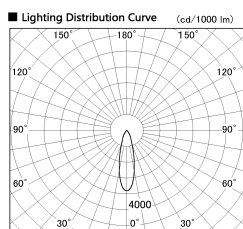

Item no. SD357-1430W8540

Series Name: Cylinder Box (UL Track)
(SD357)

Installation	Track mount
Type	Cylinder Box (UL Track) (SD357)
Fixture wattage	14W
Beam angle	27 deg
Color Temp.	4000K
CRI	Ra>85
Luminous	1143 lm
Body	Die-cast aluminum alloy
Body finish	White
Trim finish	N/A
Reflector finish	N/A
IP Rate	IP20
Light source	COB module
Input Voltage	AC220~240V
Dimming Type	Non-Dimmable
Certificate	CE, CCC
Cut Hole	N/A