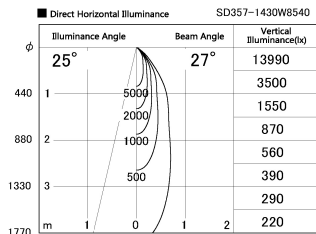

Item no. SD357-1430W8540

Series Name: Cylinder Box (UL Track)
(SD357)

Installation	Track mount
Type	
Fixture wattage	14W
Beam angle	27 deg
Color Temp.	4000K
CRI	Ra>85
Luminous	1143 lm
Body	Die-cast aluminum alloy
Body finish	White
Trim finish	N/A
Reflector finish	N/A
IP Rate	IP20
Light source	COB module
Input Voltage	AC220~240V
Dimming Type	Non-Dimmable
Certificate	CE, CCC
Cut Hole	N/A