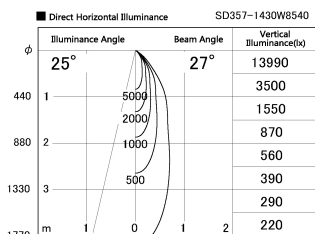

Item no. SD357-1430W8540

Series Name: Cylinder Box (UL Track)
(SD357)

Installation	Track mount
Type	Cylinder Box (UL Track) (SD357)
Fixture wattage	14W
Beam angle	27 deg
Color Temp.	4000K
CRI	Ra>85
Luminous	1143 lm
Body	Die-cast aluminum alloy
Body finish	White
Trim finish	N/A
Reflector finish	N/A
IP Rate	IP20
Light source	COB module
Input Voltage	AC220~240V
Dimming Type	Non-Dimmable
Certificate	CE, CCC
Cut Hole	N/A