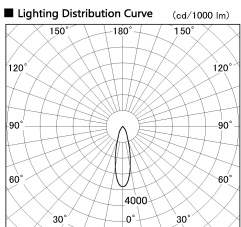

Item no. SD357-1430W8540

Series Name: Cylinder Box (UL Track)
(SD357)

Installation	Track mount
Type	
Fixture wattage	14W
Beam angle	27 deg
Color Temp.	4000K
CRI	Ra>85
Luminous	1143 lm
Body	Die-cast aluminum alloy
Body finish	White
Trim finish	N/A
Reflector finish	N/A
IP Rate	IP20
Light source	COB module
Input Voltage	AC220~240V
Dimming Type	Non-Dimmable
Certificate	CE, CCC
Cut Hole	N/A