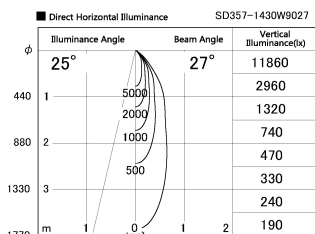

Item no. SD357-1430W9027

Series Name: Cylinder Box (UL Track)
(SD357)

Installation	Track mount
Type	
Fixture wattage	14W
Beam angle	27 deg
Color Temp.	2700K
CRI	Ra>90
Luminous	969 lm
Body	Die-cast aluminum alloy
Body finish	White
Trim finish	N/A
Reflector finish	N/A
IP Rate	IP20
Light source	COB module
Input Voltage	AC220~240V
Dimming Type	Non-Dimmable
Certificate	CE, CCC
Cut Hole	N/A