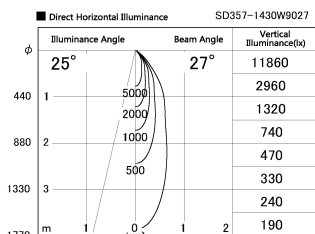

Item no. SD357-1430W9027

Series Name: Cylinder Box (UL Track)
(SD357)

Installation	Track mount
Type	Cylinder Box (UL Track) (SD357)
Fixture wattage	14W
Beam angle	27 deg
Color Temp.	2700K
CRI	Ra>90
Luminous	969 lm
Body	Die-cast aluminum alloy
Body finish	White
Trim finish	N/A
Reflector finish	N/A
IP Rate	IP20
Light source	COB module
Input Voltage	AC220~240V
Dimming Type	Non-Dimmable
Certificate	CE, CCC
Cut Hole	N/A