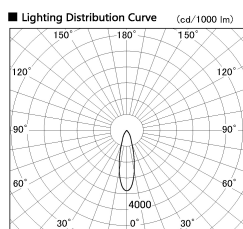

Item no. SD357-1430W9027

Series Name: Cylinder Box (UL Track)
(SD357)

Installation	Track mount
Type	Cylinder Box (UL Track) (SD357)
Fixture wattage	14W
Beam angle	27 deg
Color Temp.	2700K
CRI	Ra>90
Luminous	969 lm
Body	Die-cast aluminum alloy
Body finish	White
Trim finish	N/A
Reflector finish	N/A
IP Rate	IP20
Light source	COB module
Input Voltage	AC220~240V
Dimming Type	Non-Dimmable
Certificate	CE, CCC
Cut Hole	N/A