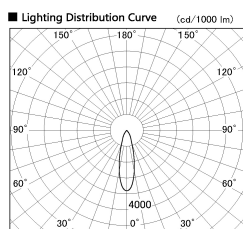

Item no. SD357-1430W9027

Series Name: Cylinder Box (UL Track)
(SD357)

Installation	Track mount
Type	
Fixture wattage	14W
Beam angle	27 deg
Color Temp.	2700K
CRI	Ra>90
Luminous	969 lm
Body	Die-cast aluminum alloy
Body finish	White
Trim finish	N/A
Reflector finish	N/A
IP Rate	IP20
Light source	COB module
Input Voltage	AC220~240V
Dimming Type	Non-Dimmable
Certificate	CE, CCC
Cut Hole	N/A