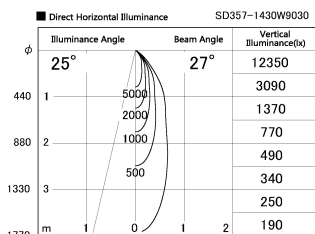

Item no. SD357-1430W9030

Series Name: Cylinder Box (UL Track)  
(SD357)

Installation	Track mount
Type	
Fixture wattage	14W
Beam angle	27 deg
Color Temp.	3000K
CRI	Ra>90
Luminous	1009 lm
Body	Die-cast aluminum alloy
Body finish	White
Trim finish	N/A
Reflector finish	N/A
IP Rate	IP20
Light source	COB module
Input Voltage	AC220~240V
Dimming Type	Non-Dimmable
Certificate	CE, CCC
Cut Hole	N/A