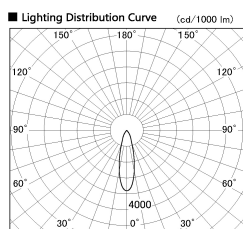

Item no. SD357-1430W9030

Series Name: Cylinder Box (UL Track)  
(SD357)

Installation	Track mount
Type	
Fixture wattage	14W
Beam angle	27 deg
Color Temp.	3000K
CRI	Ra>90
Luminous	1009 lm
Body	Die-cast aluminum alloy
Body finish	White
Trim finish	N/A
Reflector finish	N/A
IP Rate	IP20
Light source	COB module
Input Voltage	AC220~240V
Dimming Type	Non-Dimmable
Certificate	CE, CCC
Cut Hole	N/A