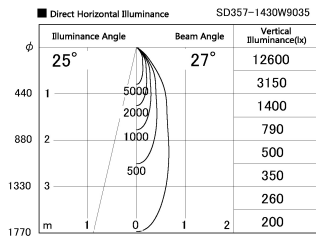

Item no. SD357-1430W9035

Series Name: Cylinder Box (UL Track)
(SD357)

Installation	Track mount
Type	
Fixture wattage	14W
Beam angle	27 deg
Color Temp.	3500K
CRI	Ra>90
Luminous	1030 lm
Body	Die-cast aluminum alloy
Body finish	White
Trim finish	N/A
Reflector finish	N/A
IP Rate	IP20
Light source	COB module
Input Voltage	AC220~240V
Dimming Type	Non-Dimmable
Certificate	CE, CCC
Cut Hole	N/A