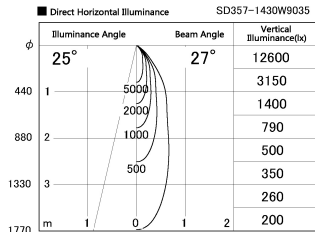

Item no. SD357-1430W9035

Series Name: Cylinder Box (UL Track)
(SD357)

Installation	Track mount
Type	
Fixture wattage	14W
Beam angle	27 deg
Color Temp.	3500K
CRI	Ra>90
Luminous	1030 lm
Body	Die-cast aluminum alloy
Body finish	White
Trim finish	N/A
Reflector finish	N/A
IP Rate	IP20
Light source	COB module
Input Voltage	AC220~240V
Dimming Type	Non-Dimmable
Certificate	CE, CCC
Cut Hole	N/A