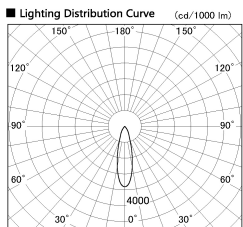

Item no. SD357-1430W9035

Series Name: Cylinder Box (UL Track)
(SD357)

Installation	Track mount
Type	
Fixture wattage	14W
Beam angle	27 deg
Color Temp.	3500K
CRI	Ra>90
Luminous	1030 lm
Body	Die-cast aluminum alloy
Body finish	White
Trim finish	N/A
Reflector finish	N/A
IP Rate	IP20
Light source	COB module
Input Voltage	AC220~240V
Dimming Type	Non-Dimmable
Certificate	CE, CCC
Cut Hole	N/A