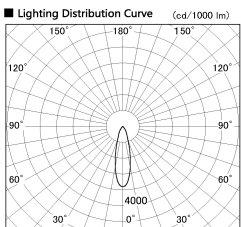

Item no. SD357-1430W9035

Series Name: Cylinder Box (UL Track)
(SD357)

Installation	Track mount
Type	
Fixture wattage	14W
Beam angle	27 deg
Color Temp.	3500K
CRI	Ra>90
Luminous	1030 lm
Body	Die-cast aluminum alloy
Body finish	White
Trim finish	N/A
Reflector finish	N/A
IP Rate	IP20
Light source	COB module
Input Voltage	AC220~240V
Dimming Type	Non-Dimmable
Certificate	CE, CCC
Cut Hole	N/A