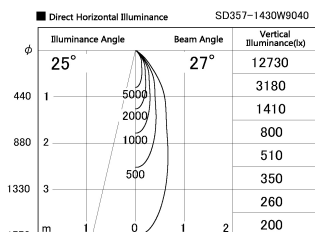

Item no. SD357-1430W9040

Series Name: Cylinder Box (UL Track)
(SD357)

Installation	Track mount
Type	
Fixture wattage	14W
Beam angle	27 deg
Color Temp.	4000K
CRI	Ra>90
Luminous	1040 lm
Body	Die-cast aluminum alloy
Body finish	White
Trim finish	N/A
Reflector finish	N/A
IP Rate	IP20
Light source	COB module
Input Voltage	AC220~240V
Dimming Type	Non-Dimmable
Certificate	CE, CCC
Cut Hole	N/A