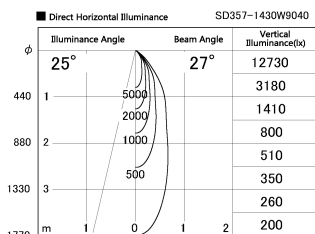

Item no. SD357-1430W9040

Series Name: Cylinder Box (UL Track)
(SD357)

Installation	Track mount
Type	
Fixture wattage	14W
Beam angle	27 deg
Color Temp.	4000K
CRI	Ra>90
Luminous	1040 lm
Body	Die-cast aluminum alloy
Body finish	White
Trim finish	N/A
Reflector finish	N/A
IP Rate	IP20
Light source	COB module
Input Voltage	AC220~240V
Dimming Type	Non-Dimmable
Certificate	CE, CCC
Cut Hole	N/A