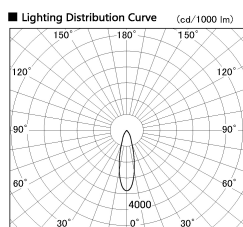

Item no. SD357-1430W9040

Series Name: Cylinder Box (UL Track)
(SD357)

Installation	Track mount
Type	
Fixture wattage	14W
Beam angle	27 deg
Color Temp.	4000K
CRI	Ra>90
Luminous	1040 lm
Body	Die-cast aluminum alloy
Body finish	White
Trim finish	N/A
Reflector finish	N/A
IP Rate	IP20
Light source	COB module
Input Voltage	AC220~240V
Dimming Type	Non-Dimmable
Certificate	CE, CCC
Cut Hole	N/A