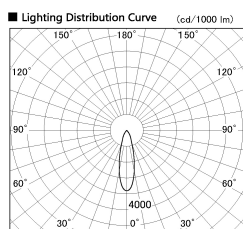

Item no. SD357-1430W9040

Series Name: Cylinder Box (UL Track)
(SD357)

Installation	Track mount
Type	
Fixture wattage	14W
Beam angle	27 deg
Color Temp.	4000K
CRI	Ra>90
Luminous	1040 lm
Body	Die-cast aluminum alloy
Body finish	White
Trim finish	N/A
Reflector finish	N/A
IP Rate	IP20
Light source	COB module
Input Voltage	AC220~240V
Dimming Type	Non-Dimmable
Certificate	CE, CCC
Cut Hole	N/A