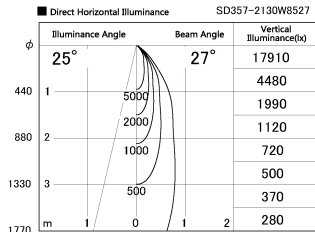

Item no. SD357-2130W8527

Series Name: Cylinder Box (UL Track)  
(SD357)

Installation	Track mount
Type	
Fixture wattage	21W
Beam angle	27 deg
Color Temp.	2700K
CRI	Ra>85
Luminous	1474 lm
Body	Die-cast aluminum alloy
Body finish	White
Trim finish	N/A
Reflector finish	N/A
IP Rate	IP20
Light source	COB module
Input Voltage	AC220~240V
Dimming Type	Non-Dimmable
Certificate	CE, CCC
Cut Hole	N/A