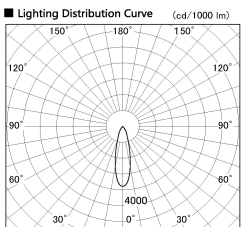

Item no. SD357-2130W8527

Series Name: Cylinder Box (UL Track)  
(SD357)

Installation	Track mount
Type	
Fixture wattage	21W
Beam angle	27 deg
Color Temp.	2700K
CRI	Ra>85
Luminous	1474 lm
Body	Die-cast aluminum alloy
Body finish	White
Trim finish	N/A
Reflector finish	N/A
IP Rate	IP20
Light source	COB module
Input Voltage	AC220~240V
Dimming Type	Non-Dimmable
Certificate	CE, CCC
Cut Hole	N/A